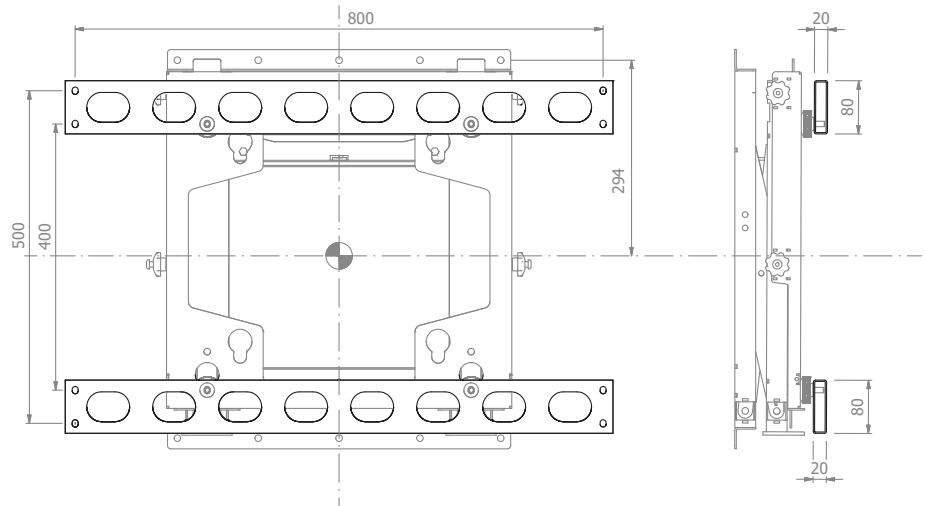

VWH-5

optional accessories

Item No: 1628

VWH-5 Adapter stripes VESA 600

VESA adapter, optional

- to expand the VESA standard
600 x 400 or 400 x 600 mm
- Max.load is retained
- Colour: black

Item no.: 5768

+++ Further adapters especially for certain large flat screens on request. +++

VWH-5 Adapter stripes VESA 800

VESA adapter, optional

- to expand the VESA standard
VESA 800 x 400 / 500 mm or
VESA 400 / 500 x 800 mm
- Max.load is retained
- Colour: black

Item no.: 5769

VWH-5

optional accessories

Item No: 1628

VWH-5 Adapter frame 900/800 x 600 mm
 VESA adapter, optional

Item no.:	Item name	VESA	Colour
5070	VWH-5 Adapter frame 900/800 x 600 mm	900/800 x 600 mm	■

VWH-5 Touch frame
 VESA adapter, optional