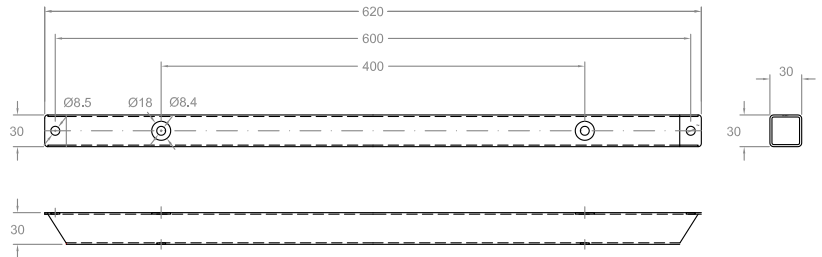

VWH-5

optional accessories

Item No: 1628

VWH-5 Adapter stripes VESA 600

VESA adapter, optional

- to expand the VESA standard
600 x 400 or 400 x 600 mm
- Max.load is retained
- Colour: black

Item no.: 5768

+++ Further adapters especially for certain large flat screens on request. +++

VWH-5 Adapter stripes VESA 800

VESA adapter, optional

- to expand the VESA standard
VESA 800 x 400 / 500 mm or
VESA 400 / 500 x 800 mm
- Max.load is retained
- Colour: black

Item no.: 5769

VWH-5

optional accessories

Item No: 1628

VWH-5 Adapter frame 900/800 x 600 mm
 VESA adapter, optional

Item no.:	Item name	VESA	Colour
5070	VWH-5 Adapter frame 900/800 x 600 mm	900/800 x 600 mm	■

VWH-5 Touch frame
 VESA adapter, optional