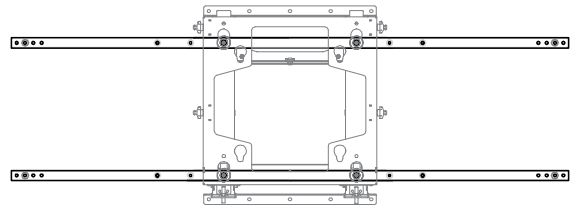

VWH-5

optional accessories

Item No: 1628

VWH-5 Adapter stripes VESA 600

VESA adapter, optional

- to expand the VESA standard
600 x 400 or 400 x 600 mm
- Max.load is retained
- Colour: black

Item no.: 5768

+++ Further adapters especially for certain large flat screens on request. +++

VWH-5 Adapter stripes VESA 800

VESA adapter, optional

- to expand the VESA standard
VESA 800 x 400 / 500 mm or
VESA 400 / 500 x 800 mm
- Max.load is retained
- Colour: black

Item no.: 5769

VWH-5

optional accessories

Item No: 1628

VWH-5 Adapter frame 900/800 x 600 mm
 VESA adapter, optional

Item no.:	Item name	VESA	Colour
5070	VWH-5 Adapter frame 900/800 x 600 mm	900/800 x 600 mm	■

VWH-5 Touch frame
 VESA adapter, optional