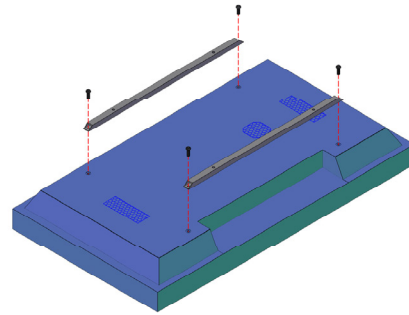

VWH-5

optional accessories

Item No: 1628

VWH-5 Adapter stripes VESA 600

VESA adapter, optional

- to expand the VESA standard
600 x 400 or 400 x 600 mm
- Max.load is retained
- Colour: black

Item no.: 5768

+++ Further adapters especially for certain large flat screens on request. +++

VWH-5 Adapter stripes VESA 800

VESA adapter, optional

- to expand the VESA standard
VESA 800 x 400 / 500 mm or
VESA 400 / 500 x 800 mm
- Max.load is retained
- Colour: black

Item no.: 5769

VWH-5

optional accessories

Item No: 1628

VWH-5 Adapter frame 900/800 x 600 mm
 VESA adapter, optional

Item no.:	Item name	VESA	Colour
5070	VWH-5 Adapter frame 900/800 x 600 mm	900/800 x 600 mm	■

VWH-5 Touch frame
 VESA adapter, optional