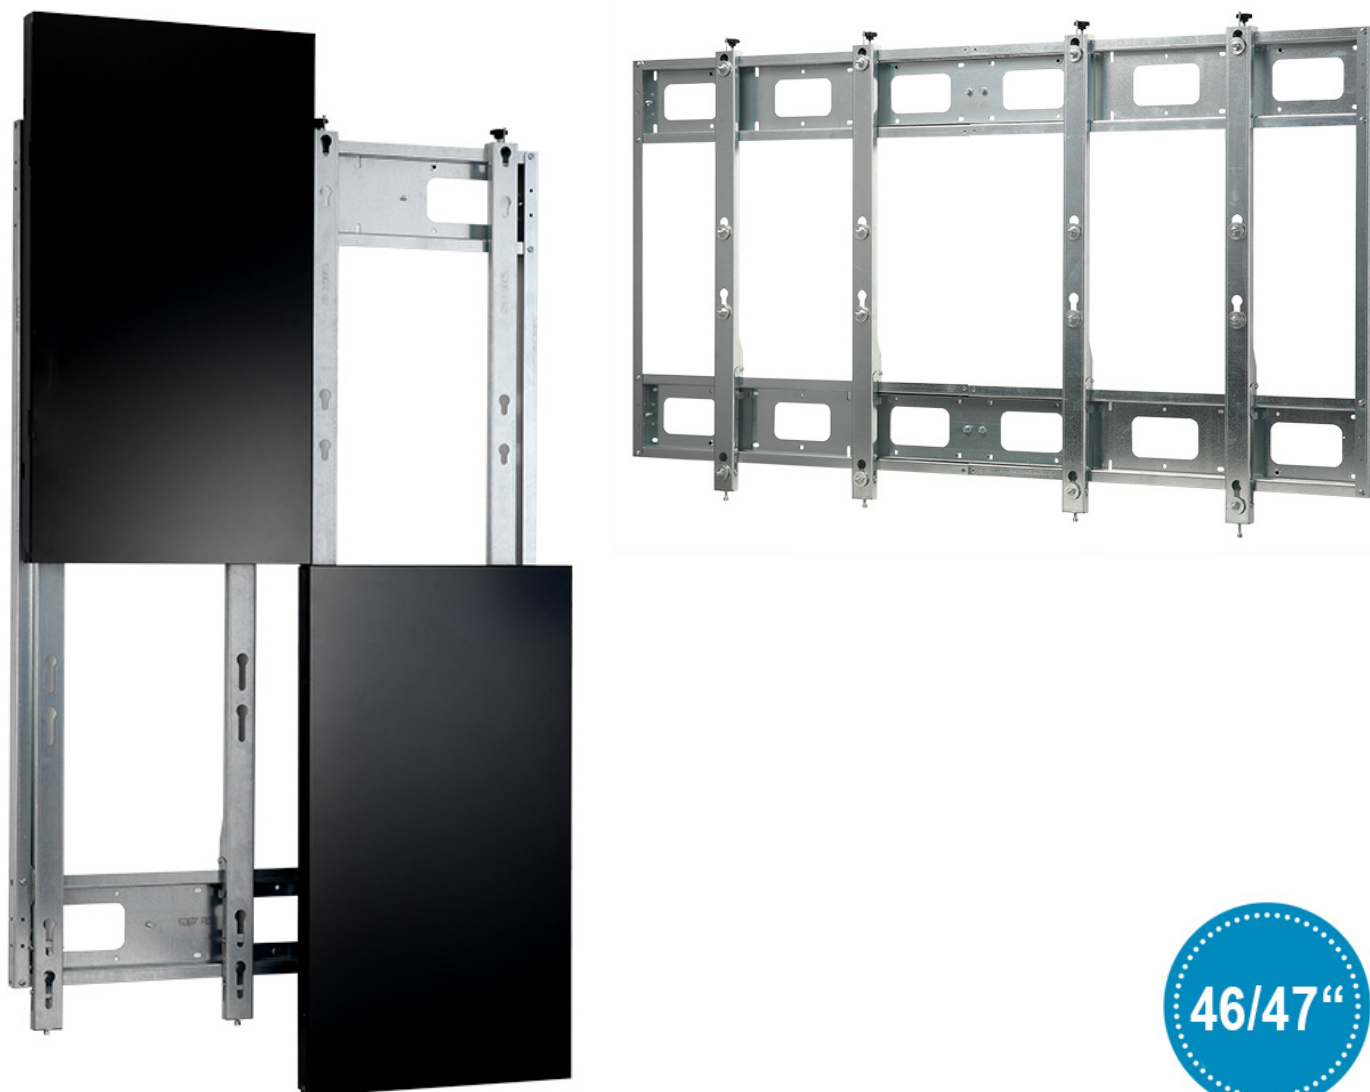

VWR frames for 46 | 47"

Video wall multiple frame for quick installation

No matter whether in retail, a large shopping mall, at the airport, the train station or a spacious reception area - you can find small or large video walls almost everywhere today that guide customers, travelers and visitors or provide them with information. Different requirements have to be considered for all these different locations.

With this efficient wall solution, HAGOR offers exactly the right video wall solution for every purpose. Our multiple frames are simple constructed, available in various configurations and can be installed easy and quick. The best prerequisites for creating a customized, visual highlight, which is also available at low cost.

The VWR frame 46 / 47" is suitable for screens with 46 and 47" (117 - 119 cm) and can be used very flexible. A maximum load of 30 kg can be installed, per screen.

The wall distance is only 67 mm and the depths of the screens can be finely adjusted with up to ± 4 mm.

The VESA mounting standards are supported up to VESA 600 x 400 mm max..

M6 pins are optionally available for screens with an M6- thread (Item no.: 5432).