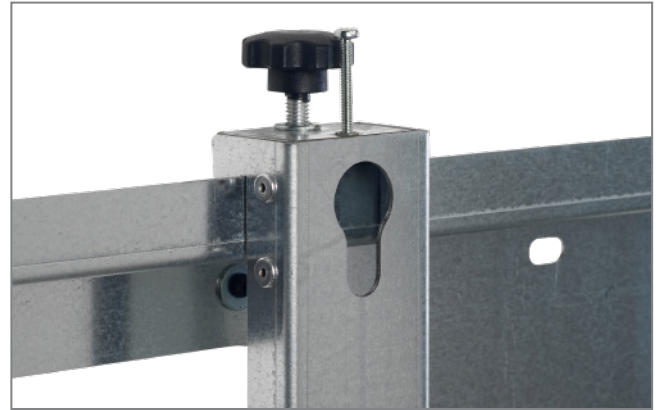

landscape
weight: 50 kg

Item no.: 5395

VWR 46 / 47" - 2 x 2

portrait
weight: 29 kg

Item no.: 5410

VWR 46 / 47" - 3 x 2

portrait
weight: 35 kg

Item no.: 5535

VWR frames for 46 | 47“

Video wall multiple frame for quick installation

stable screw connection

quick and easy adjustment

complication-free installation

Height adjustable via hand-adjustable knurled-head screws