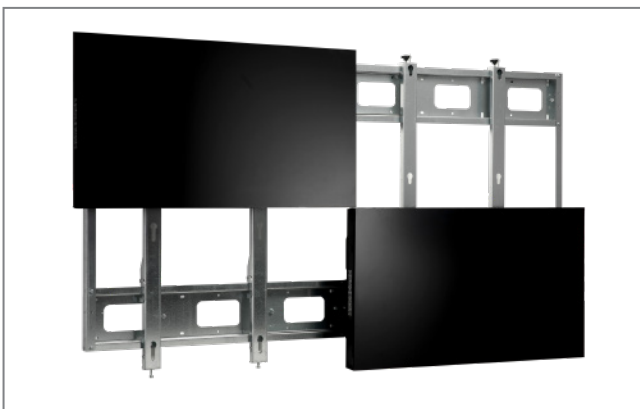

The VWR frame 46 / 47" is suitable for screens with 46 and 47" (117 - 119 cm) and can be used very flexible. A maximum load of 30 kg can be installed, per screen.

The wall distance is only 67 mm and the depths of the screens can be finely adjusted with up to ± 4 mm.

landscape
weight: 50 kg

Item no.: 5395

VWR 46 / 47" - 2 x 2

portrait
weight: 29 kg

Item no.: 5410

VWR 46 / 47" - 3 x 2

portrait
weight: 35 kg

Item no.: 5535

VWR frames for 46 | 47“

Video wall multiple frame for quick installation

stable screw connection

quick and easy adjustment

complication-free installation

Height adjustable via hand-adjustable knurled-head screws

landscape installation (2x2 in this example)

portrait installation (2x2 in this example)