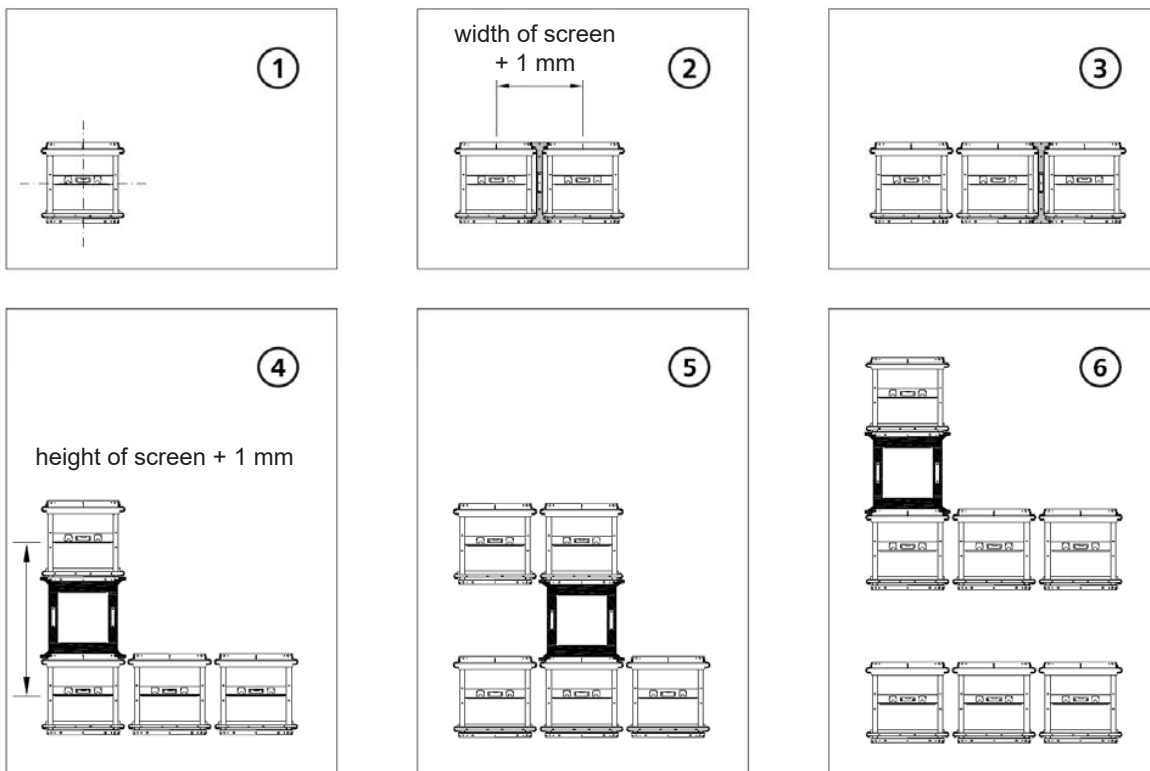

VWH-ASxxx drill template (Quick assembly aid)

- available for all video wall screens
- set of 2, consisting of 1 horizontal spacer and 1 vertical spacer so that it can be either used for installation in portrait or landscape format
- it is unnecessary to measure any other distances
- massive saving of time
- can be re-used indefinitely often in case of same display type
- display list under: www.hagor.de
- usable with VWH-1, VWH-4 and VWH-NT

Example of installing a screen in landscape format

Example of installing a screen in portrait format

Technical changes reserved