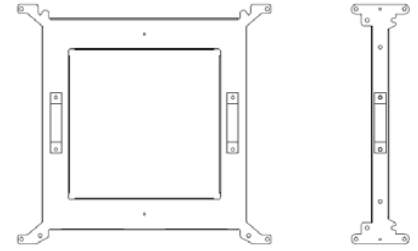

VWH-ASxxx drill template (Quick assembly aid)

- available for all video wall screens
- set of 2, consisting of 1 horizontal spacer and 1 vertical spacer so that it can be either used for installation in portrait or landscape format
- it is unnecessary to measure any other distances
- massive saving of time
- can be re-used indefinitely often in case of same display type
- display list under: www.hagor.de
- usable with VWH-1, VWH-4 and VWH-NT

Example of installing a screen in landscape format

Example of installing a screen in portrait format

Technical changes reserved