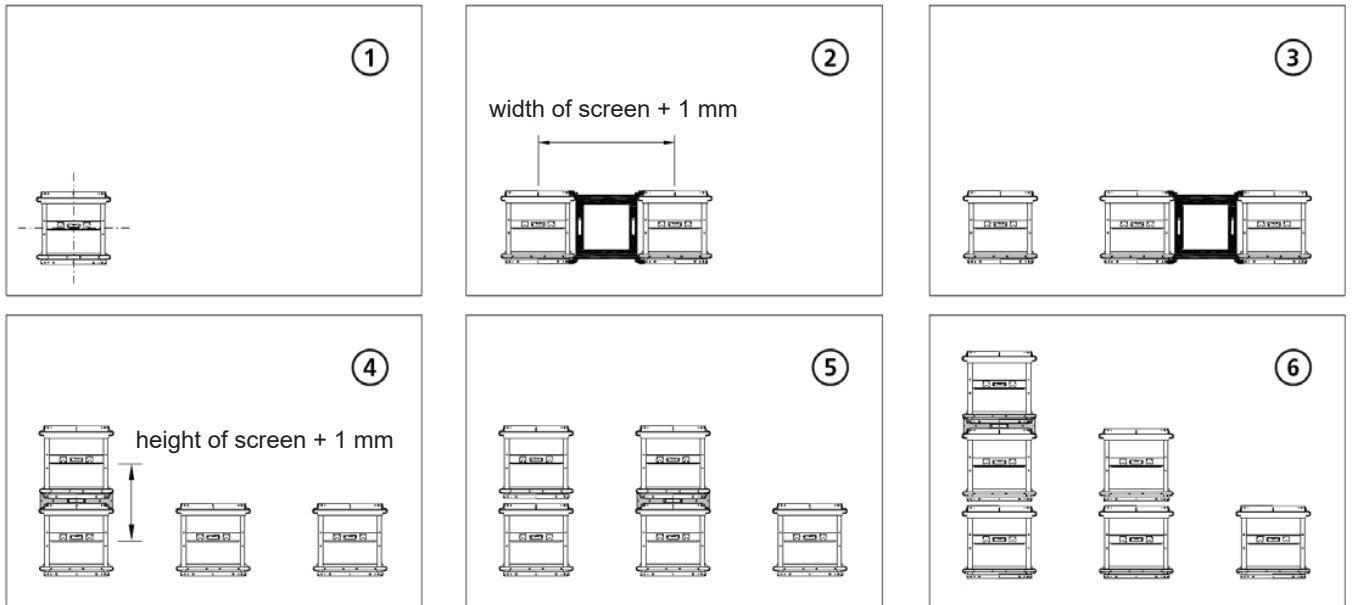

Example of installing a screen in landscape format