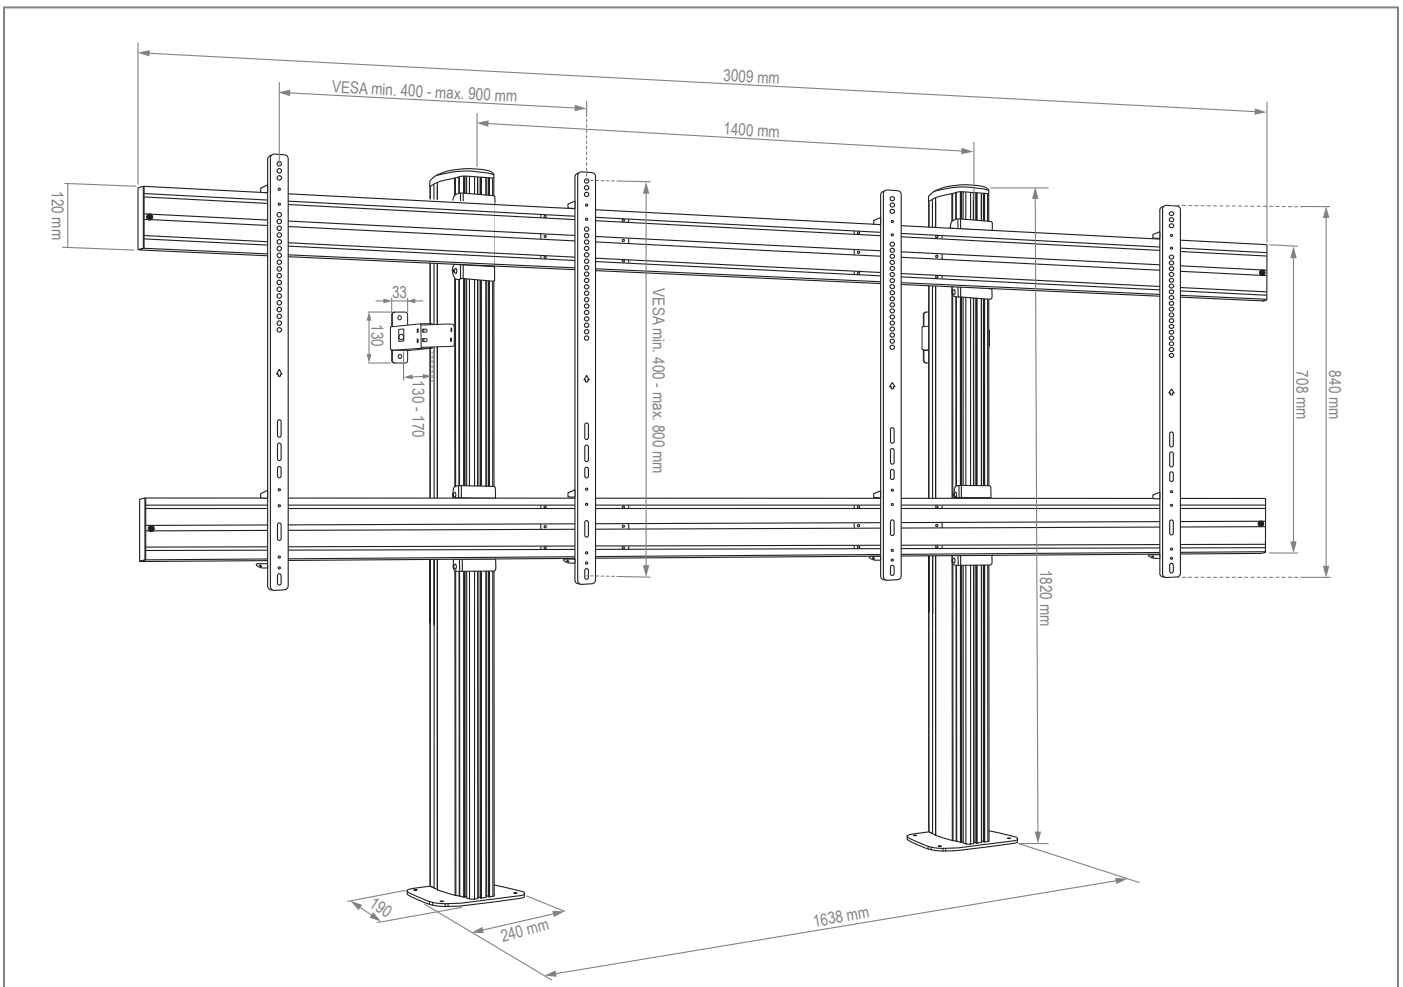

CPS FLOOR-WALL DUAL 75 - 86“

comPROnents® complete solution

Item no.: 3332

The CPS FLOOR-WALL DUAL 75 - 86“ is a stand system for two screens with a screen diagonal between 75 - 86“ | 191 - 218 cm, which can be placed side-by-side.

The VESA standard is used from min. 400 mm horizontally up to max. 900 mm and vertically from min. 400 mm up to max. 800 mm. The fixed VESA arms can be optionally secured with a padlock.

Due to the space-saving floor-wall mounting, the system does not take up much space and can also be placed close to the wall.

The rails are height-adjustable along the aluminium pillars and thus offer very flexible mounting options, adapted to the respective situation in the room.

Cables are routed along the rear side of the rails and

Item no.: 3332

- for 2 screens „side-by-side“
- 2x 75 - 86“ | 191 - 218 cm
- VESA horizontal min. 400 - max. 900 mm
VESA vertical min. 400 - max. 800 mm
- Space-saving floor-wall mounting with adjustable depth
- Cable management along the column and rails
- Rails height adjustable along the Alu Pillars (Tool needed)
- impact and scratch resistant powder coating
- Colour: black
- 70 kg max. load per screen
- combinable & expandable with comPROnents® series