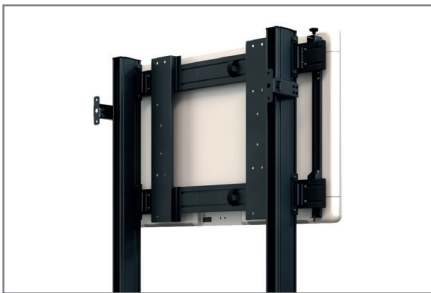

STBW Cisco Webex Board Pro 55“ display specific floor-wall mounting system

Item no.: 5847

The STBW Cisco Webex Board Pro 55“ is a display specific floor-wall mounting system, which is specially designed for Cisco Webex Board Pro 55“.

The hole pattern of the display specific floor-wall mounting system has been designed and optimised specifically for Cisco collaboration room systems.

Locking screws on the screen mounts secure the screen against unhooking and falling down.

Cabling is organised and held together by cable clips along the rails and columns.

The surfaces of the STBW Cisco Webex Board Pro 55“ are finished with a solvent free, impact and scratch resistant powder coating in black.

The maximum load capacity is 50 kg.

Cable routing along the rails