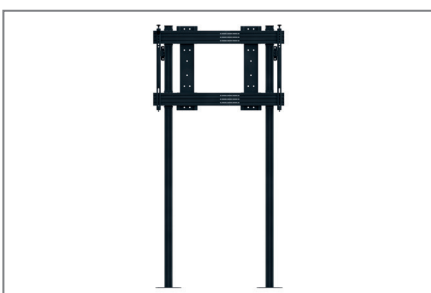

Space-saving thanks to floor-wall mounting

Stable construction