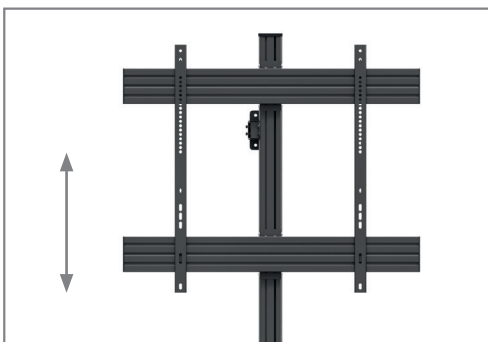

The universal VESA standard is covered up to VESA 900 x 800 mm max..

Floor-wall mounting is space-saving. The depth of the wall adapter can be adjusted variably.

The TV mount is height adjustable along the Alu Pillar (Tool needed) thus offering flexible mounting options to suit the respective room situation.

CPS FLOOR-WALL SINGLE 75 - 86"

comPROnents® complete solution

Item no.: 3342

- 75 - 86" | 191 - 218 cm
- Landscape | Portrait
- VESA 900 x 800 mm max.
- Space saving floor-wall mounting
- TV mount along the pillars height adjustable (Tool needed)
- Cable management along the pillar and rail
- Solvent free, impact and scratch resistant powder coating
- Colour: black
- 50 kg load, max.
- combinable & expandable with comPROnents® series

Space saving floor-wall mounting

Concealed cable routing

TV mount height adjustable (Tool needed)