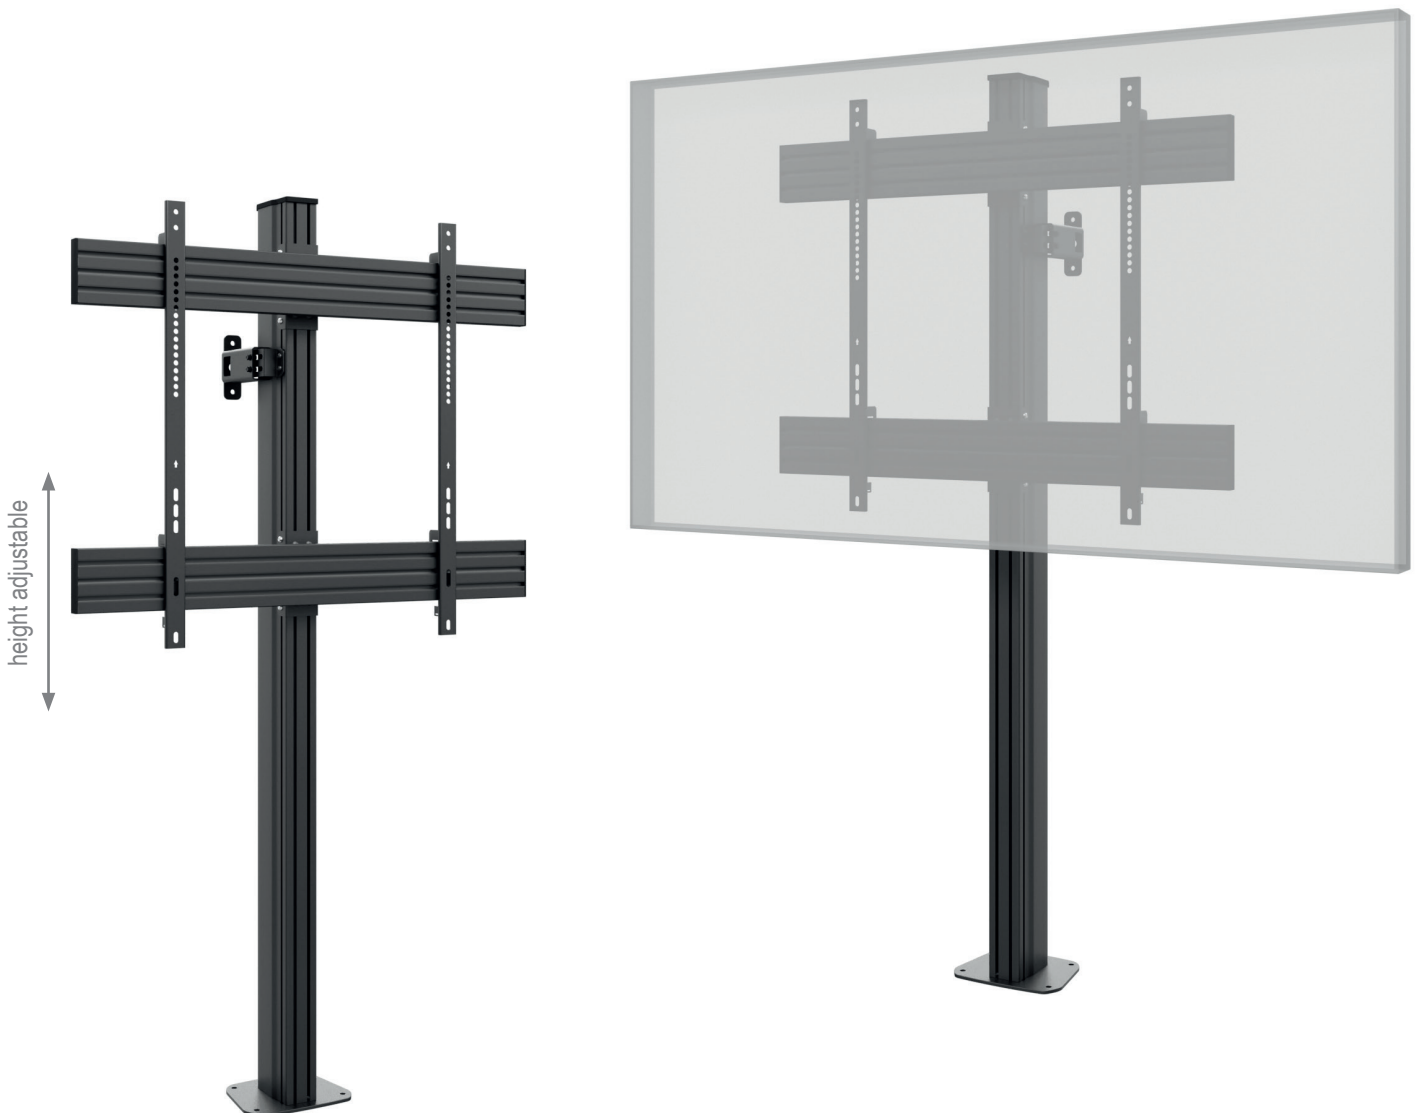

CPS FLOOR-WALL SINGLE 75 - 86" comPROnents® complete solution

Item no.: 3342

The CPS FLOOR-WALL SINGLE 75 - 86" is a floor stand for floor-wall mounting. A screen with a screen size between 75 - 86" | 191 - 218 cm is suitable.

The universal VESA standard is covered up to VESA 900 x 800 mm max..

Floor-wall mounting is space-saving. The depth of the wall adapter can be adjusted variably.

The TV mount is height adjustable along the Alu Pillar (Tool needed) thus offering flexible mounting options to suit the respective room situation.

CPS FLOOR-WALL SINGLE 75 - 86"

comPROnents® complete solution

Item no.: 3342

- 75 - 86" | 191 - 218 cm
- Landscape | Portrait
- VESA 900 x 800 mm max.
- Space saving floor-wall mounting
- TV mount along the pillars height adjustable (Tool needed)
- Cable management along the pillar and rail
- Solvent free, impact and scratch resistant powder coating
- Colour: black
- 50 kg load, max.
- combinable & expandable with comPROnents® series

Space saving floor-wall mounting

Concealed cable routing

TV mount height adjustable (Tool needed)