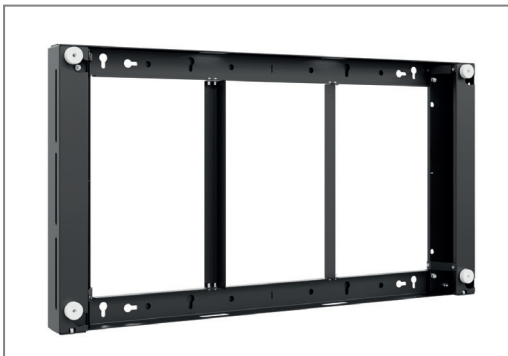

WH OH 46

Item no.: 5864

Outdoor wall mount, display specific for Samsung OH 46 series

The WH OH 46 is a highly weather proof outdoor wall mount, which was developed specifically for the Samsung OH 46 outdoor screen series.

The screen mount is display specific. It can be mounted in portrait or landscape orientation.

The surface of the wall mount is finished with a highly weather proof, corrosion resistant plastic powder coating in black (RAL 9005).

Portrait or landscape format possible

Option: Cover-Set WH OH 46 | Item no.: 5869

Also usable as an outdoor totem thanks to an optional extension

DESIGNED FOR
SAMSUNG

WH OH 46

Item no.: 5864

Outdoor wall mount, display specific for Samsung OH 46 series

- Display specific outdoor wall mount
- Designed for Samsung OH 46 series
- Can be mounted in portrait or landscape orientation
- Includes a customised screen mount for the Samsung outdoor monitor
- Ambient Temperature range from -30°C to +50°C (display)
- Unhooking protection via anti-theft screw (rear)
- Incl. Resitorx tool
- Highly weather proof, corrosion resistant plastic powder coating
- Colour: black (RAL 9005)
- Option:
Cover-Set WH OH 46 | Item no.: 5869