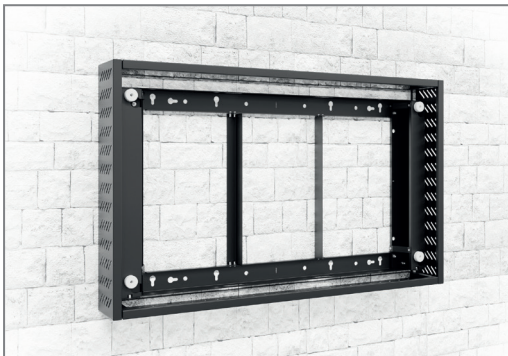

Portrait or landscape format possible

Option: Cover-Set WH OH 46 | Item no.: 5869