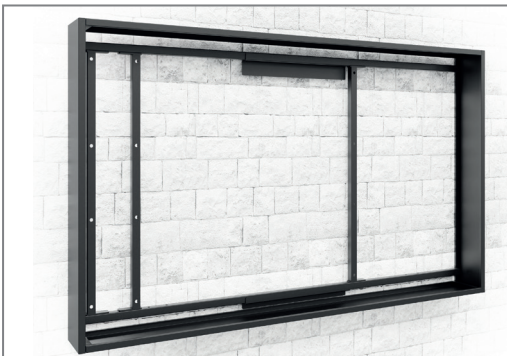

WH OH 75

Item no.: 5866

Outdoor wall mount, display specific for Samsung OH 75 series

The WH OH 75 is a highly weather proof outdoor wall mount, which was developed specifically for the Samsung OH 75 outdoor screen series.

The Samsung OH screens are already water proof and dust proof according to the IP56 standard and can be used in an ambient temperature range from -30 °C to +50 °C. In addition, the display front consists of 5 mm thick, robust protective glass, which has been certified with IK-10 (IK = European impact resistance level).

The screen mount is display specific. It can be mounted in portrait or landscape orientation.

The surface of the wall mount is finished with a highly weather proof, corrosion resistant plastic powder coating in black (RAL 9005).

Portrait or landscape format possible

Option: Cover-Set WH OH 75 | Item no.: 5871

Also usable as an outdoor totem thanks to an optional extension

DESIGNED FOR
SAMSUNG

WH OH 75

Item no.: 5866

Outdoor wall mount, display specific for Samsung OH 75 series