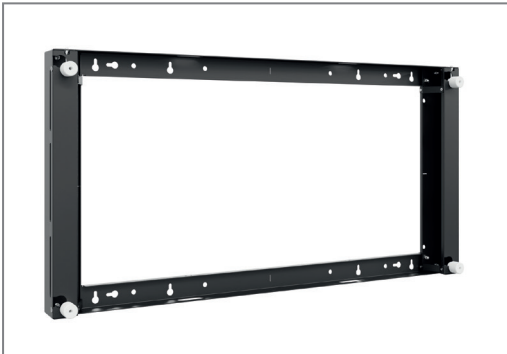

## WH LG 49XE4F

**Item no.: 5867**

### Outdoor wall mount, display specific for LG 49XE4F

The WH LG 49XE4F is a highly weather proof outdoor Wall mount, which was developed specifically for the LG 49XE4F outdoor screen.

The LG 49XE4F screens are already water proof and dust proof according to the IP56 standard and can be used in an ambient temperature range from -30 °C to +50 °C. In addition, the display front consists of 5 mm thick, robust protective glass, which has been certified with IK-10 (IK = European impact resistance level).

The screen mount is display specific. It can be mounted in portrait or landscape orientation.

The surface of the wall mount is finished with a highly weather proof, corrosion resistant plastic powder coating in black (RAL 9005).

## Outdoor wall mount, display specific for LG 49XE4F

- Display specific outdoor wall mount
- Designed for LG 49XE4F outdoor monitor
- Can be mounted in portrait or landscape orientation
- Includes a customised screen mount for the LG outdoor monitor
- Ambient Temperature range from -30°C to +50°C (display)
- Unhooking protection via anti-theft screw (rear)
- Incl. Resitorx tool
- Highly weather proof, corrosion resistant plastic powder coating
- Colour: black (RAL 9005)
- Option:  
Cover-Set WH LG 49XE4F | Item no.: 5872