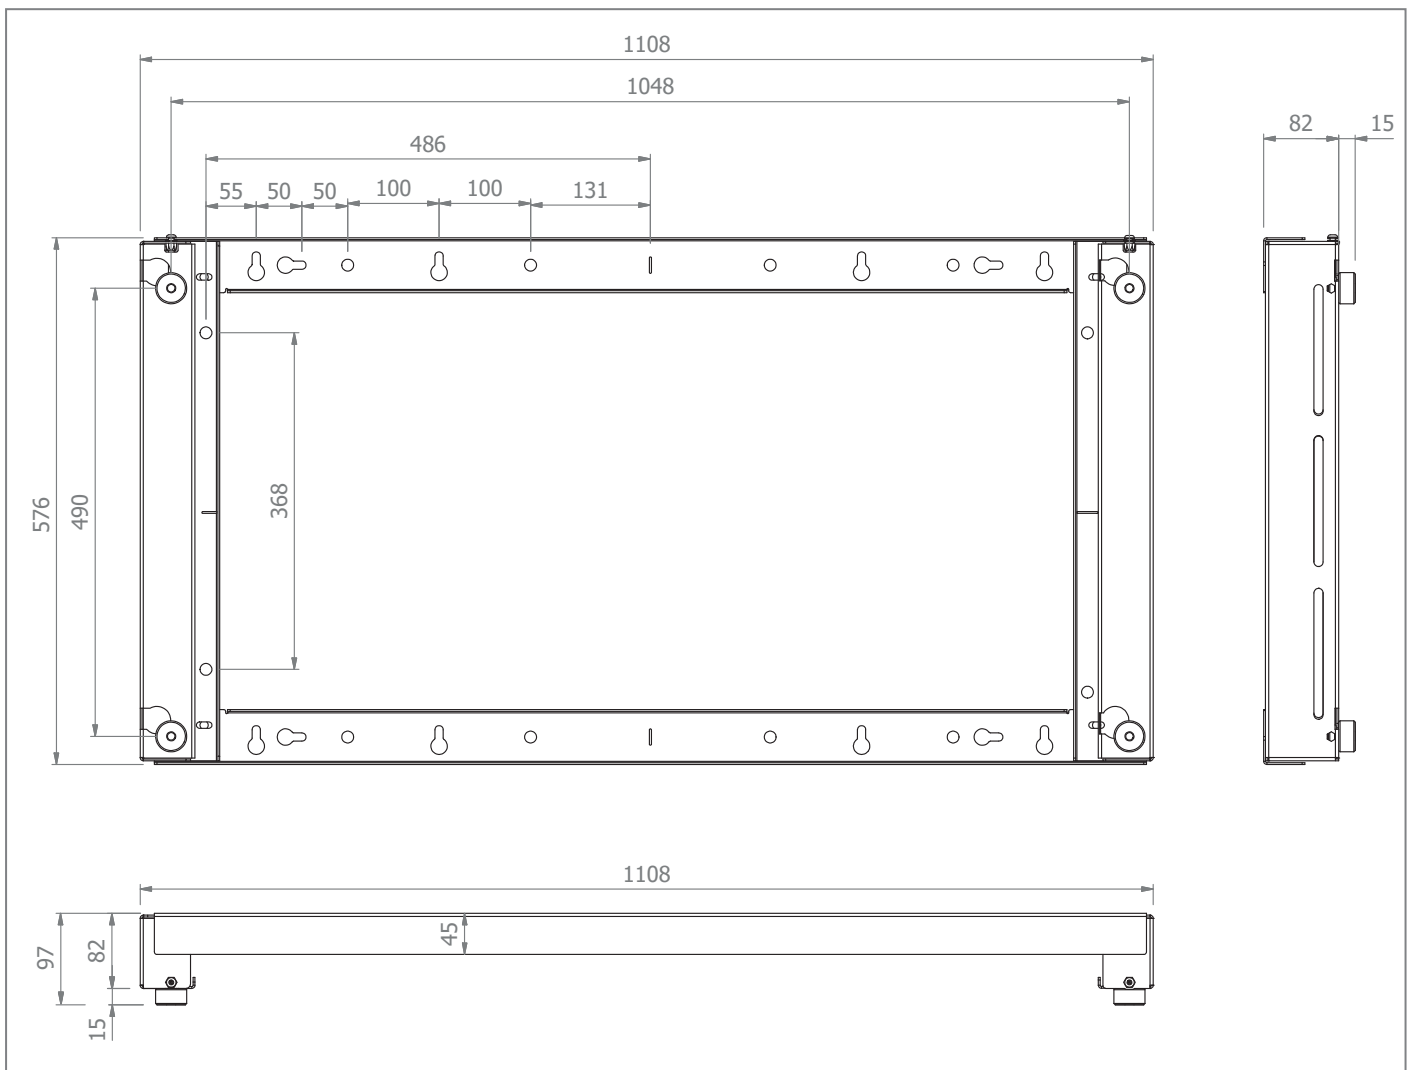

WH LG 49XE4F

Item no.: 5867

Outdoor wall mount, display specific for LG 49XE4F

- Display specific outdoor wall mount
- Designed for LG 49XE4F outdoor monitor
- Can be mounted in portrait or landscape orientation
- Includes a customised screen mount for the LG outdoor monitor
- Ambient Temperature range from -30°C to +50°C (display)
- Unhooking protection via anti-theft screw (rear)
- Incl. Resitorx tool
- Highly weather proof, corrosion resistant plastic powder coating
- Colour: black (RAL 9005)
- Option:
  Cover-Set WH LG 49XE4F | Item no.: 5872

Technical changes reserved | This document is the property of HAGOR Products GmbH. Forwarding and duplication of this document, utilization and communication of its contents are not permitted unless expressly permitted. A violation obliges you to pay compensation. All rights reserved in the event of a patent, utility model or design registration. Technical changes are reserved. | ScreenOut® is a registered trademark of HAGOR Products GmbH