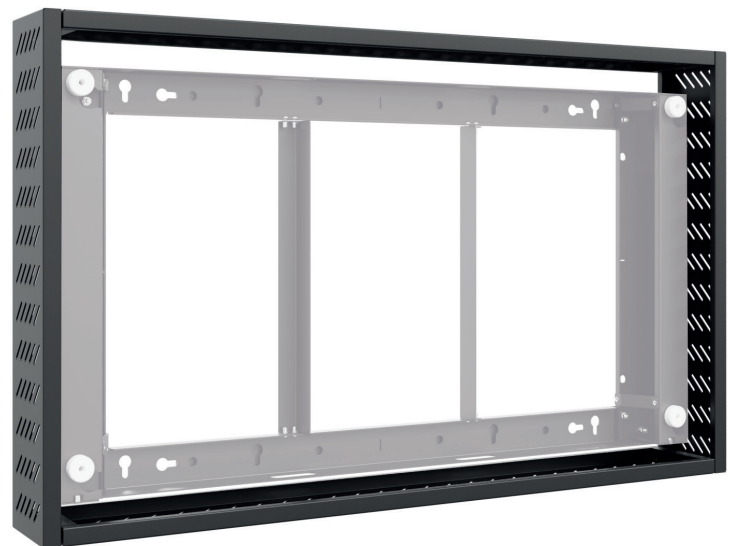

## Cover Set WH OH 46

**optional accessorie, cover**

**Item no.: 5869**

The WH OH 46 cover set is an optional accessorie that can be combined with the WH OH 46 (Item no.: 5864) and the outdoor monitors of the Samsung OH 46 series.

The cover protects against unauthorised access and provides an aesthetic wall closure.

Display optimised ventilation openings ensure sufficient ventilation and prevent against heat up.

The cover set can be used in either portrait or landscape orientation.

Thanks to a highly weatherproof and also corrosion resistant plastic powder coating in black (RAL 9005), the cover set is suitable for an ambient temperature range of -30° C to +50° C.

DESIGNED FOR  
**SAMSUNG**

## Cover Set WH OH 46

optional accessories, cover

Item no.: 5869

- Cover
- Can be used with WH OH 46 | Item no.: 5864 and the outdoor monitors of the Samsung OH 46 series
- Can be mounted in portrait or landscape orientation
- Ambient temperature range from -30° C to +50° C (Display)
- Reliable protection against unauthorised access
- Display optimised ventilation openings
- Highly weather proof and corrosion resistant plastic powder coating
- Colour: black (RAL 9005)