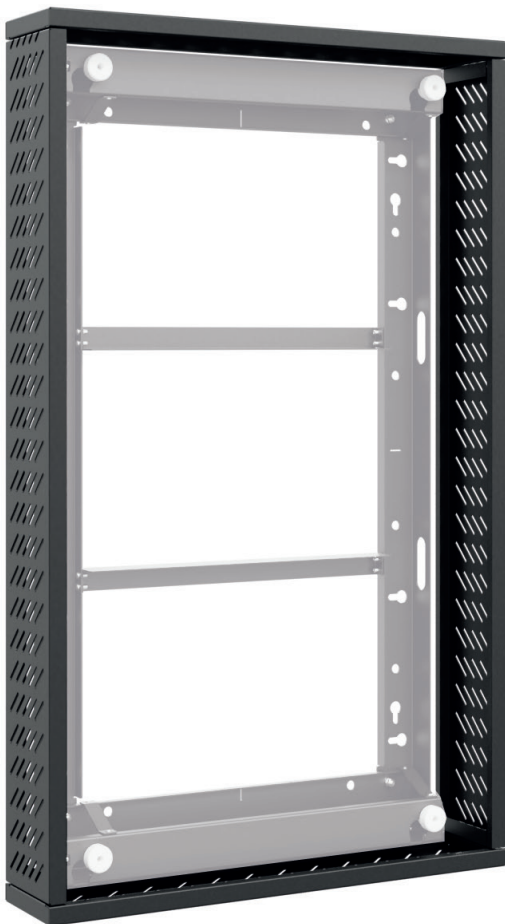

## Cover Set WH OH 46

**optional accessorie, cover**

**Item no.: 5869**

The WH OH 46 cover set is an optional accessorie that can be combined with the WH OH 46 (Item no.: 5864) and the outdoor monitors of the Samsung OH 46 series.

The cover protects against unauthorised access and provides an aesthetic wall closure.

Display optimised ventilation openings ensure sufficient ventilation and prevent against heat up.

The cover set can be used in either portrait or landscape orientation.

Thanks to a highly weatherproof and also corrosion resistant plastic powder coating in black (RAL 9005), the cover set is suitable for an ambient temperature range of -30° C to +50° C.

DESIGNED FOR  
**SAMSUNG**

## Cover Set WH OH 46

optional accessories, cover

Item no.: 5869

- Cover
- Can be used with WH OH 46 | Item no.: 5864 and the outdoor monitors of the Samsung OH 46 series
- Can be mounted in portrait or landscape orientation
- Ambient temperature range from -30° C to +50° C (Display)
- Reliable protection against unauthorised access
- Display optimised ventilation openings
- Highly weather proof and corrosion resistant plastic powder coating
- Colour: black (RAL 9005)