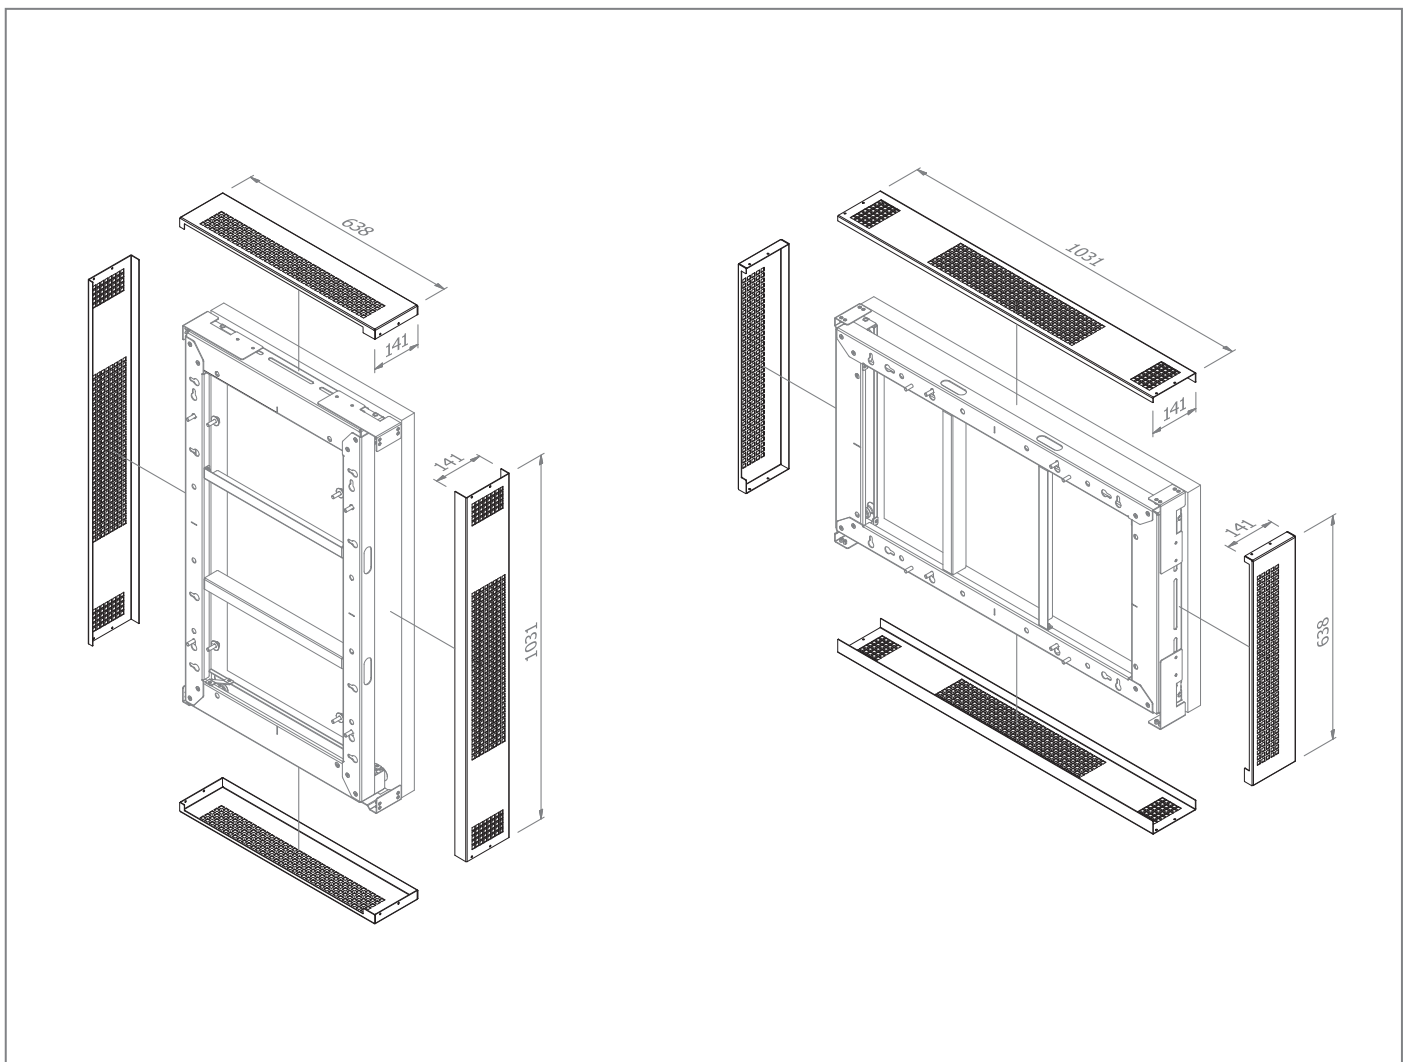

The cover protects against unauthorised access and provides an aesthetic wall closure.

Display optimised ventilation openings ensure sufficient ventilation and prevent against heat up.

The cover set can be used in either portrait or landscape orientation.

Thanks to a highly weatherproof and also corrosion resistant plastic powder coating in black (RAL 9005), the cover set is suitable for an ambient temperature range of -30° C to +50° C.

DESIGNED FOR  
**SAMSUNG**

## Cover Set WH OH 46

optional accessories, cover

Item no.: 5869

- Cover
- Can be used with WH OH 46 | Item no.: 5864 and the outdoor monitors of the Samsung OH 46 series
- Can be mounted in portrait or landscape orientation
- Ambient temperature range from -30° C to +50° C (Display)
- Reliable protection against unauthorised access
- Display optimised ventilation openings
- Highly weather proof and corrosion resistant plastic powder coating
- Colour: black (RAL 9005)