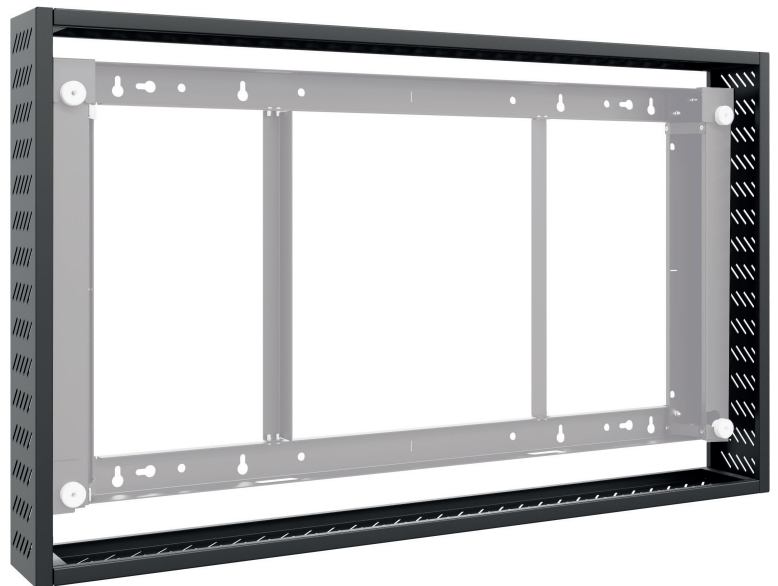

Cover Set WH OH 55

optional accessorie, cover

Item no.: 5870

The WH OH 55 cover set is an optional accessorie that can be combined with the WH OH 55 (Item no.: 5865) and the outdoor monitors of the Samsung OH 55 series.

The cover protects against unauthorised access and provides an aesthetic wall closure.

Display optimised ventilation openings ensure sufficient ventilation and prevent against heat up.

The cover set can be used in either portrait or landscape orientation.

Thanks to a highly weatherproof and also corrosion resistant plastic powder coating in black (RAL 9005), the cover set is suitable for an ambient temperature range of -30° C to +50° C.

DESIGNED FOR
SAMSUNG

Cover Set WH OH 55

optional accessories, cover

Item no.: 5870

- Cover
- Can be used with WH OH 55 | Item no.: 5865 and the outdoor monitors of the Samsung OH 55 series
- Can be mounted in portrait or landscape orientation
- Ambient temperature range from -30° C to +50° C (Display)
- Reliable protection against unauthorised access
- Display optimised ventilation openings
- Highly weather proof and corrosion resistant plastic powder coating
- Colour: black (RAL 9005)