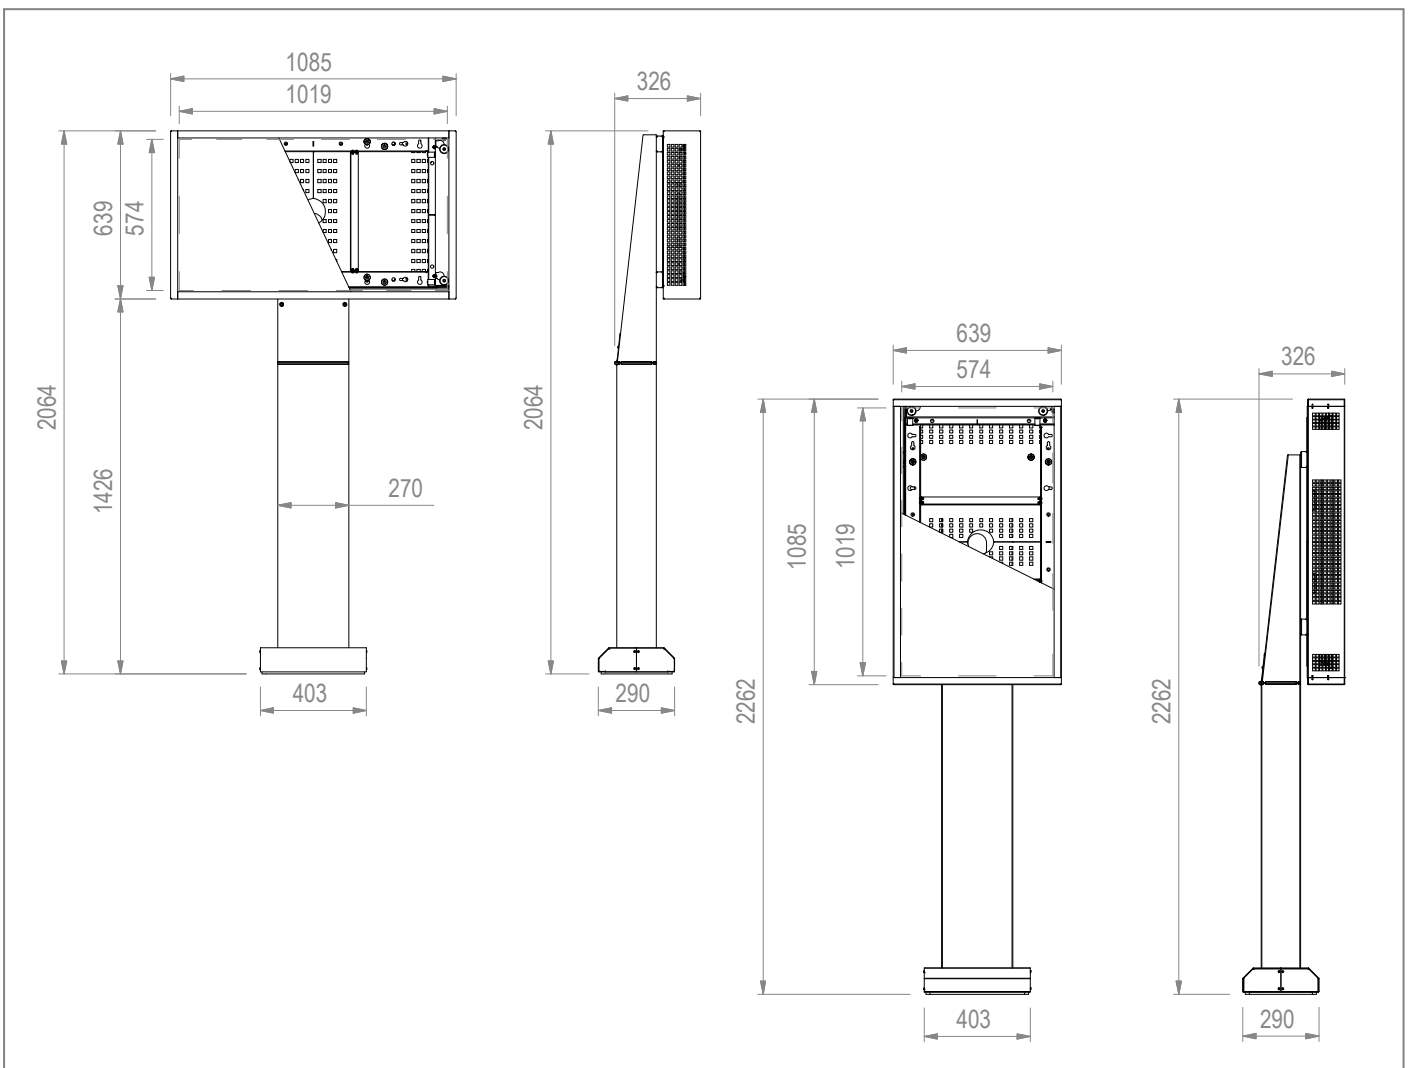

Landscape or portrait format possible

Concealed cable routing

Levelling $\pm 3^\circ$ possible if necessary

DESIGNED FOR
SAMSUNG

ScreenOut[®] OH 46

Outdoor totem for Samsung OH 46 series

Item no.: 5874

- Outdoor totem with highly weather proof and corrosion resistant plastic powder coating
- Designed for the screens of the Samsung OH 46 model series
- Portrait or landscape format possible
- Matching screen mount for Samsung OH displays
- Ambient temperature range from -30° C to +50° C (Display)
- ±3° levelling possible if necessary
- Concealed cable routing, one cable outlet located in the base for maximum security
- Standard version designed for permanent installation by using a foundation*. Hagor provides a dimensioned drawing of the required hole pattern
- Highly weather proof and corrosion resistant plastic powder coating
- Colour: black (RAL 9005)