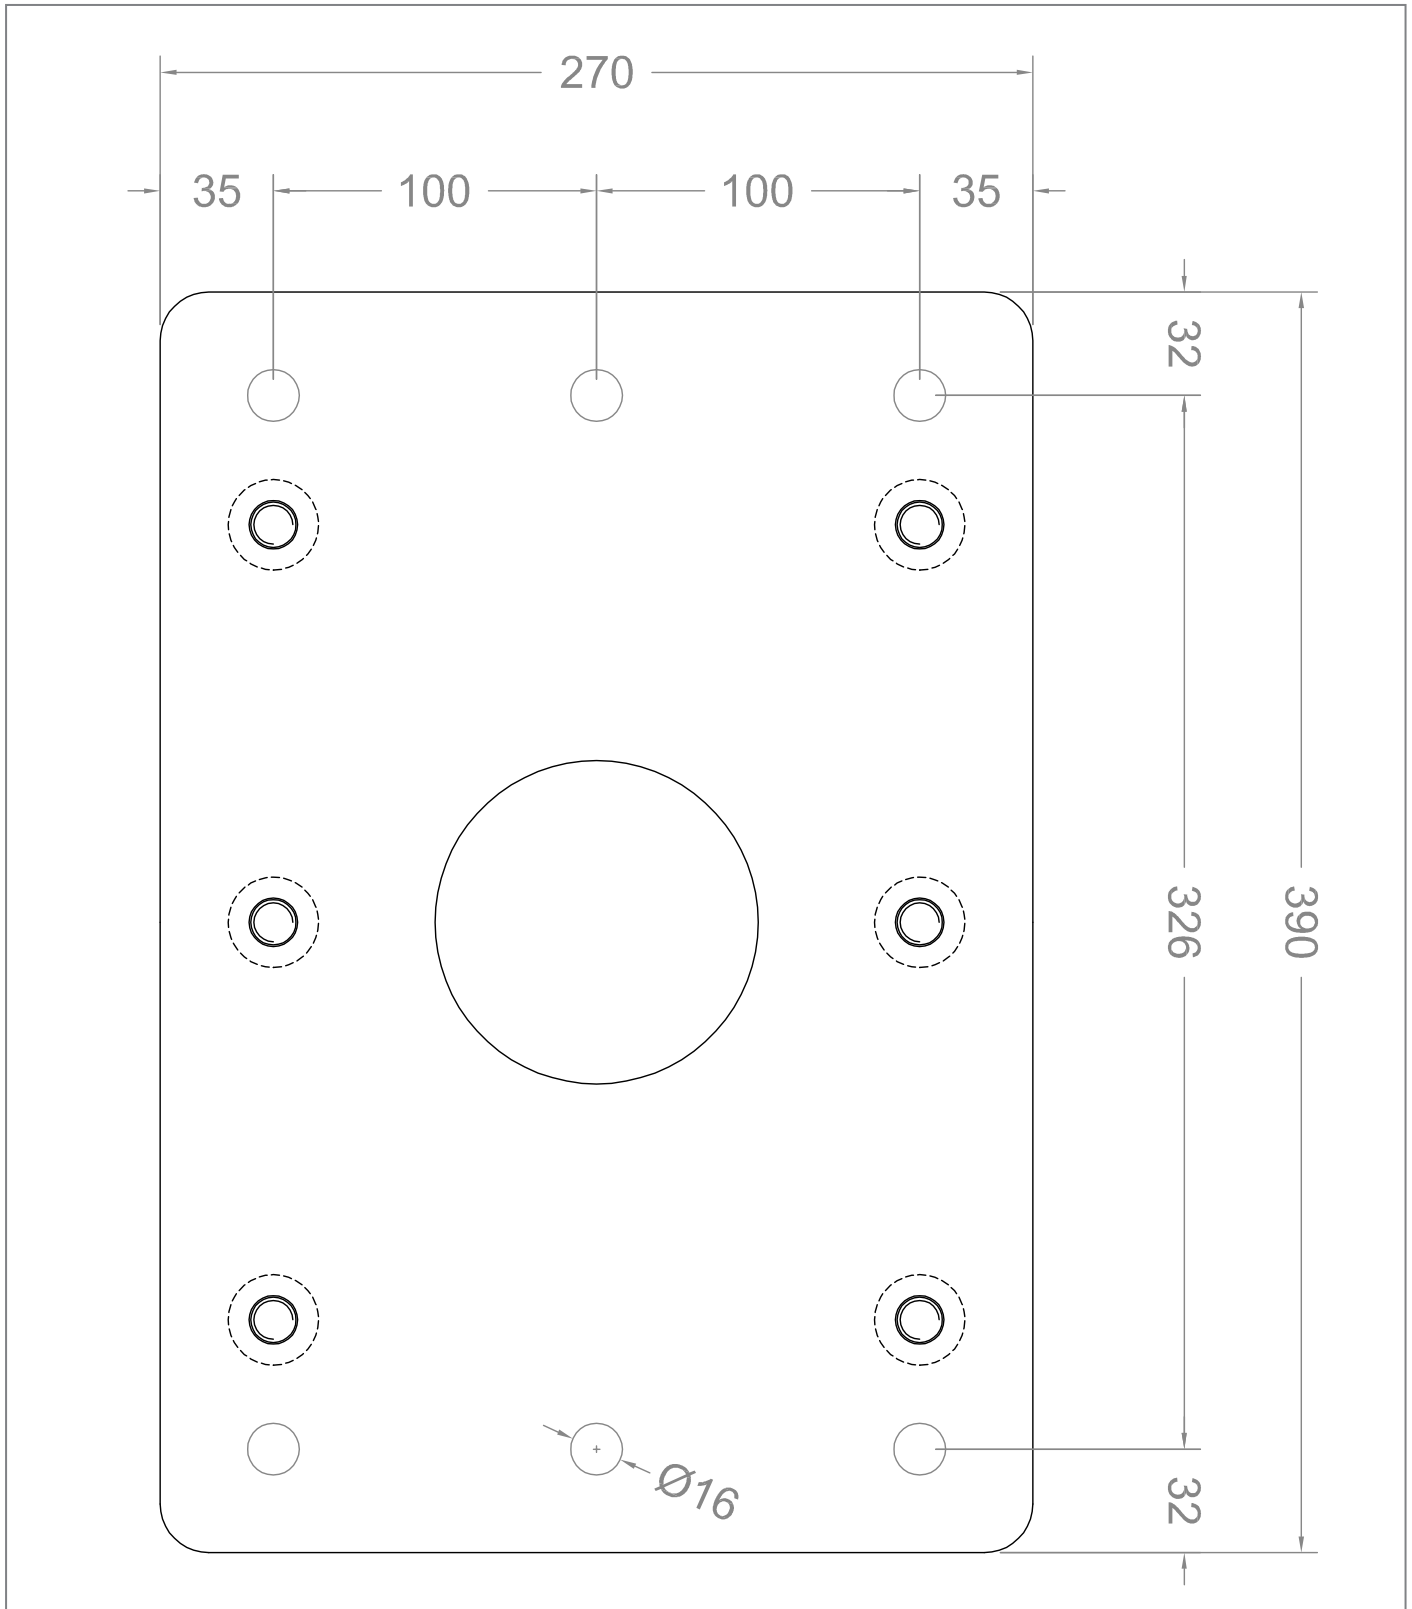

ScreenOut® OH 46

Outdoor totem for Samsung OH 46 series

Item no.: 5874

* Attention! The foundation plan must be requested by the customer from a structural engineering office and adapted to the local conditions.
In case of a free installation, please inform yourself about the prevailing wind loads on site.

Technical changes reserved. | ScreenOut® is a registered trademark of HAGOR Products GmbH.