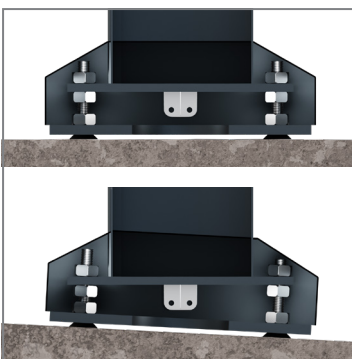

The screen mounting is adapted to the specific display. It can be mounted either in portrait or landscape format.

The standard version of the slim outdoor totem is designed for permanent installation by using a foundation*. Hagor provides a dimensioned drawing of the required hole pattern.

The cable routing is secure and concealed inside of the totem. A cable outlet located in the base, protects reliably against any unauthorised access.

The surfaces are coated with a corrosion resistant, highly weather proof plastic powder coating in black (RAL 9005).

Landscape or portrait format possible

Concealed cable routing

Levelling $\pm 3^\circ$ possible if necessary

DESIGNED FOR
SAMSUNG

ScreenOut[®] OH 46

Outdoor totem for Samsung OH 46 series

Item no.: 5874

- Outdoor totem with highly weather proof and corrosion resistant plastic powder coating
- Designed for the screens of the Samsung OH 46 model series
- Portrait or landscape format possible
- Matching screen mount for Samsung OH displays
- Ambient temperature range from -30° C to +50° C (Display)
- ±3° levelling possible if necessary
- Concealed cable routing, one cable outlet located in the base for maximum security
- Standard version designed for permanent installation by using a foundation*. Hagor provides a dimensioned drawing of the required hole pattern
- Highly weather proof and corrosion resistant plastic powder coating
- Colour: black (RAL 9005)