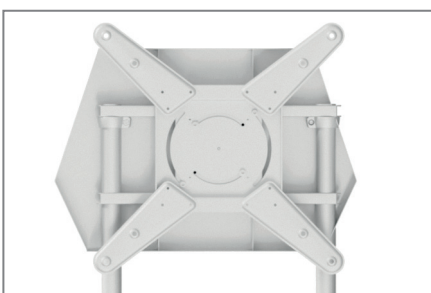

Adapted to the rotatable screen Samsung Flip the VESA mount can be rotated continuously from 0 to 90°.

Switching between landscape and portrait orientation is possible at any time and without tools. If required the rotating function can be blocked.

Item no.: 8275

- Mobile floor stand
- Display specific for Samsung Flip 55"
- Also suitable for other display models with matching VESA
- Infinitely rotatable 0 - 90° | blockable if required
- Switch between landscape and portrait format and vice versa
- VESA 200 x 200 mm (Installation on the base plate), 300 x 300 mm, 400 x 400 mm
- Height (approx. centre of screen): 1500 mm
- Height along the column can be selected (tool needed)
- Incl. AV shelf
- Incl. cable management through clips that can be placed as required
- Colour: white
- 35 kg max. load
- Option: Flip Adapter 65" | Item no.: 5761

Alignment can be changed at any time

AV glass shelf included

VESA 200 x 200 | 300 x 300 | 400 x 400 mm