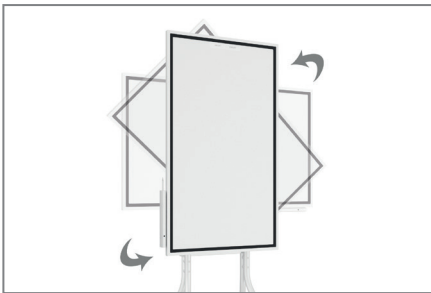

Adapted to the rotatable screen Samsung Flip the VESA mount can be rotated continuously from 0 to 90°.

Switching between landscape and portrait orientation is possible at any time and without tools. If required the rotating function can be blocked.

AV accessories and other small parts find their place in the rear shelf or on the included AV glass shelf.

The maximum load of the system is 35 kg.

HA Flip-Trolley

mobile floor stand | display specific for Samsung Flip

Item no.: 8275

- Mobile floor stand
- Display specific for Samsung Flip 55"
- Also suitable for other display models with matching VESA
- Infinitely rotatable 0 - 90° | blockable if required
- Switch between landscape and portrait format and vice versa
- VESA 200 x 200 mm (Installation on the base plate), 300 x 300 mm, 400 x 400 mm
- Height (approx. centre of screen): 1500 mm
- Height along the column can be selected (tool needed)
- Incl. AV shelf
- Incl. cable management through clips that can be placed as required
- Colour: white
- 35 kg max. load
- Option: Flip Adapter 65" | Item no.: 5761

Alignment can be changed at any time

AV glass shelf included

VESA 200 x 200 | 300 x 300 | 400 x 400 mm