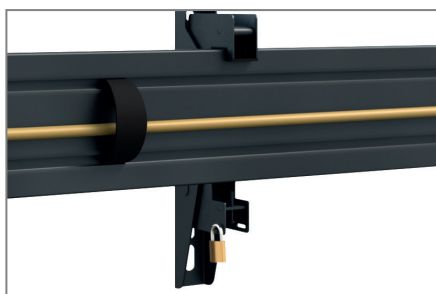

### Mobile display cart

The CPS Mobile Stand Dual 43 - 55" is a mobile display cart for 2 screens „side-by-side“ with a screen size of 43 - 55" | 109 - 140 cm.

The VESA mounts can be equipped up to a maximum VESA standard of 600 x 400 mm.

The height of the VESA mount is adjustable via the profile system and the individual VESA arms can be set at a tilt angle of 0 - 20°.

The cable management takes place via cable clips along the column and along the aluminium rail.

Thanks to the castor set, which is equipped with lock-type brakes, the system can be safely fixed at the desired location.

The surfaces are finished with a solvent free, impact and scratch resistant powder coating in black.

### Mobile display cart

- Mobile display cart
- Suitabel for 2 screens „side-by-side“
- 43 - 55" | 109 - 140 cm
- VESA, min. 100 x 100 - max. 600 x 400 mm
- VESA holder height adjustable via profile system
- VESA holder 0 - 20° tiltable
- Dimensions: H 2005 x W 1709 x D 1007 mm
- Cable management via cable clips along the column and aluminium rail
- Mobile, thanks to the castor set (partially lockable)
- Solvent free, impact and scratch resistant powder coating
- Colour: black
- 2x 35 kg max. load