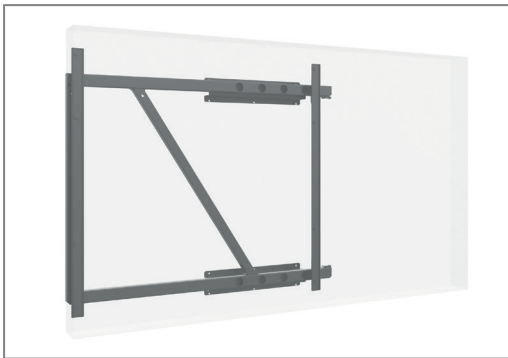

WH OH 85 Landscape

Item no.: 5887

Outdoor wall mount, display specific for Samsung OH 85 series

The WH OH 85 Landscape is a highly weather proof outdoor wall mount, which was developed specifically for the Samsung OH 85 outdoor screen series.

thick, robust protective glass, which has been certified with IK-10 (IK = European impact resistance level).

The screen mount is display specific and suitable for Landscape orientation.

The surface of the wall mount is finished with a highly weather proof, corrosion resistant plastic powder coating in black (RAL 9005).

Suitable for landscape format

Option: Cover-Set WH OH 85 Landscape | Item no.: 5894

Also usable as an outdoor totem thanks to an optional extension

DESIGNED FOR
SAMSUNG

WH OH 85 Landscape

Item no.: 5887

Outdoor wall mount, display specific for Samsung OH 85 series