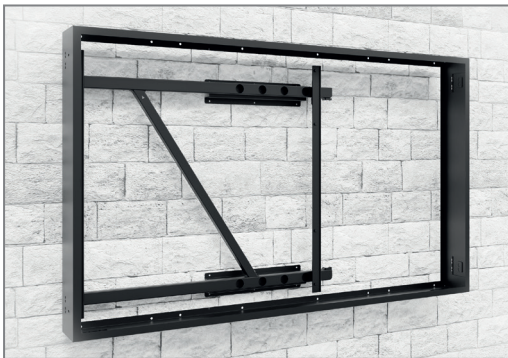

WH OH 85 Landscape

Item no.: 5887

Outdoor wall mount, display specific for Samsung OH 85 series

The WH OH 85 Landscape is a highly weather proof outdoor wall mount, which was developed specifically for the Samsung OH 85 outdoor screen series.

thick, robust protective glass, which has been certified with IK-10 (IK = European impact resistance level).

The screen mount is display specific and suitable for Landscape orientation.

The surface of the wall mount is finished with a highly weather proof, corrosion resistant plastic powder coating in black (RAL 9005).

Suitable for landscape format

Option: Cover-Set WH OH 85 Landscape | Item no.: 5894

Also usable as an outdoor totem thanks to an optional extension

DESIGNED FOR
SAMSUNG

WH OH 85 Landscape

Item no.: 5887

Outdoor wall mount, display specific for Samsung OH 85 series

- Display specific outdoor wall mount
- Designed for Samsung OH 85 series
- Can be mounted in landscape orientation
- Includes a customised screen mount for the Samsung outdoor monitor
- Ambient Temperature range from -30°C to +50°C (display)
- Unhooking protection via anti-theft screw (rear)
- Incl. Resitorx tool
- Highly weather proof, corrosion resistant plastic powder coating
- Colour: black (RAL 9005)
- Option:
Cover-Set WH OH 85 Landscape | Item no.: 5894