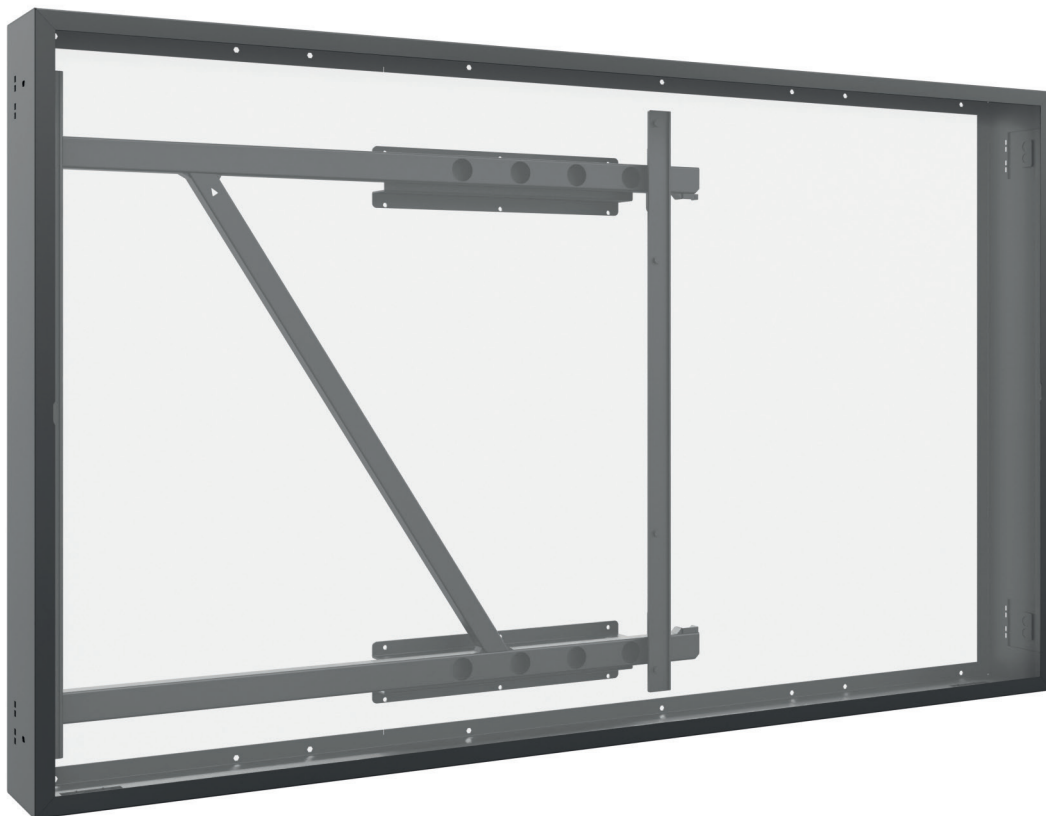

Cover Set WH OH 85 Landscape

optional accessorie, cover

Item no.: 5888

The Cover Set WH OH 85 Landscape is an optional accessorie that can be combined with the WH OH 85 Landscape (Item no.: 5887) and the outdoor monitors of the Samsung OH 85 series.

The cover protects against unauthorised access and provides an aesthetic wall closure.

Display optimised ventilation openings ensure sufficient ventilation and prevent against heat up.

The cover set can be used in landscape orientation.

Thanks to a highly weatherproof and also corrosion resistant plastic powder coating in black (RAL 9005), the cover set is suitable for an ambient temperature range of -30° C to +50° C.

DESIGNED FOR
SAMSUNG

Cover Set WH OH 85 Landscape

optional accessories, cover

Item no.: 5888

- Cover
- Can be used with WH OH 85 Landscape | Item no.: 5887 and the outdoor monitors of the Samsung OH 85 series
- Can be mounted in landscape orientation
- Ambient temperature range from -30° C to +50° C (Display)
- Reliable protection against unauthorised access
- Display optimised ventilation openings
- Highly weather proof and corrosion resistant plastic powder coating
- Colour: black (RAL 9005)