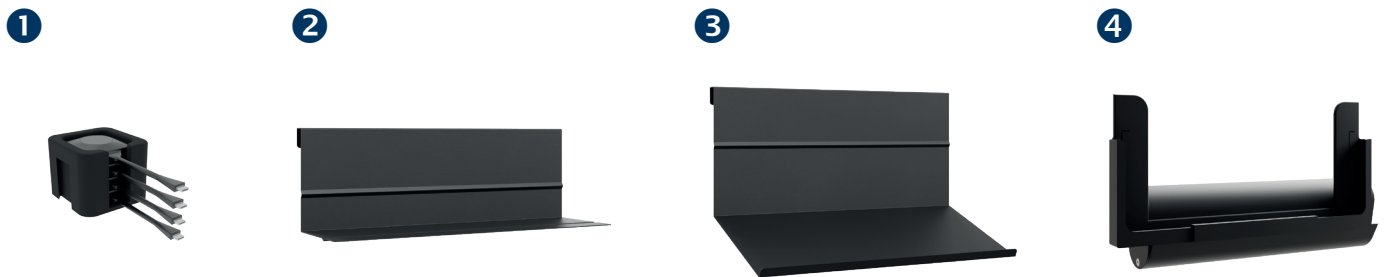

A retractable security lock on the side of the corpus provide additional security.

The tilt proof base plate ensures a stable stand.

The maximum load is 150 kg.

Other colour or decor variants (corpus) are available on request - also as unique piece.

CON-Line[®] Big FS 75 - 98"

Media column, free standing

Item no.: 2768

- Media column, free standing
- 75 - 98" | 191 - 249 cm
- Landscape orientation
- VESA, min. 200 x 200 - max. 900 x 800 mm (expandable to VESA 1500 x 800 mm on request)
- Frontcover with sliding door incl. soft-close
- Tilt proof base plate
- Ventilation grilles in the corpus
- AV accessories are protected from unauthorised access inside the furniture corpus
- Easy assembly thanks to removable AV mounting panel (2 pcs)
- Retractable security lock on the side of the corpus
- 150 kg load, max.
- Colour: white

Retractable security lock

Easy assembly thanks to AV mounting panel (2 pcs)

Accessories are protected inside the corpus

Accessories CON-Line®

Optional accessories for CON-Line and CON-Line Big

Item no.:	Item name	Function & suitability	Illustration	Colour
2935	CON-Line® Dongle Tray	Dongle tray, suitable for all versions of the CON-Line® and CON-Line® Big media columns	1	schwarz
2932	CON-Line® AV Shelf	AV Shelf, suitable for all versions of the CON-Line® and CON-Line® Big media columns	2	
2933	CON-Line® Laptopholder	Laptopholder, suitable for all versions of the CON-Line® and CON-Line® Big media columns	3	
2882	CON-Line® Tableholder	Tableholder, universal, suitable for all versions of the CON-Line® and CON-Line® Big media columns	4	