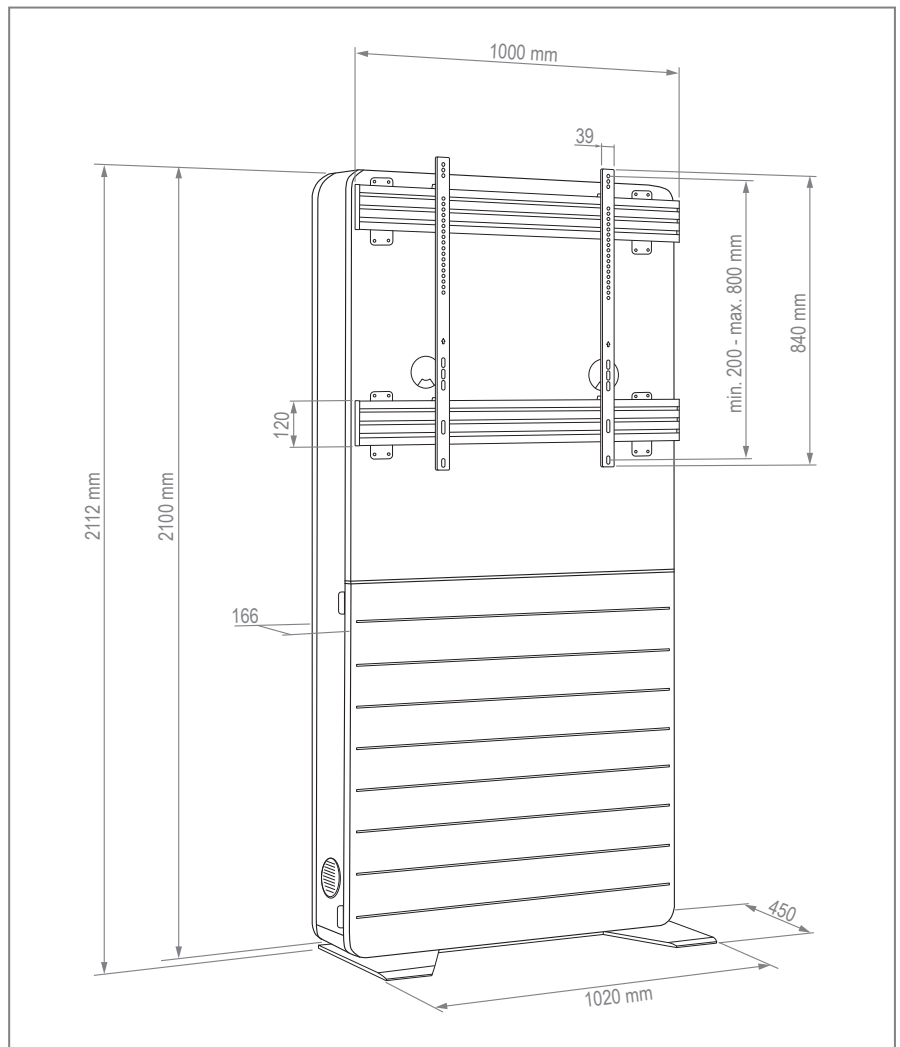

CON-Line[®] Big FS 75 - 98"

Media column, free standing

Item no.: 2768

The CON-Line Big FS 75 - 98" is a free standing media column. Due to its compact design, it can be placed almost anywhere.

It is suitable for screens with a size from 75 to 98" | 191 - 249 cm. The included VESA mount can be fitted with VESA 900 x 800 mm max.. The screen is mounted in landscape orientation.

A retractable security lock on the side of the corpus provide additional security.

The tilt proof base plate ensures a stable stand.

The maximum load is 150 kg.

Other colour or decor variants (corpus) are available on request - also as unique piece.

CON-Line[®] Big FS 75 - 98"

Media column, free standing

Item no.: 2768

- Media column, free standing
- 75 - 98" | 191 - 249 cm
- Landscape orientation
- VESA, min. 200 x 200 - max. 900 x 800 mm (expandable to VESA 1500 x 800 mm on request)
- Frontcover with sliding door incl. soft-close
- Tilt proof base plate
- Ventilation grilles in the corpus
- AV accessories are protected from unauthorised access inside the furniture corpus
- Easy assembly thanks to removable AV mounting panel (2 pcs)
- Retractable security lock on the side of the corpus
- 150 kg load, max.
- Colour: white

Retractable security lock

Easy assembly thanks to AV mounting panel (2 pcs)

Accessories are protected inside the corpus

Accessories CON-Line®

Optional accessories for CON-Line and CON-Line Big

Item no.:	Item name	Function & suitability	Illustration	Colour
2935	CON-Line® Dongle Tray	Dongle tray, suitable for all versions of the CON-Line® and CON-Line® Big media columns	1	schwarz
2932	CON-Line® AV Shelf	AV Shelf, suitable for all versions of the CON-Line® and CON-Line® Big media columns	2	
2933	CON-Line® Laptopholder	Laptopholder, suitable for all versions of the CON-Line® and CON-Line® Big media columns	3	
2882	CON-Line® Tableholder	Tableholder, universal, suitable for all versions of the CON-Line® and CON-Line® Big media columns	4	