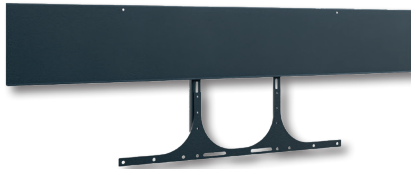

Item no.: 2919