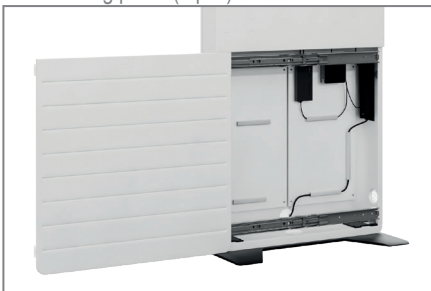

CON-Line[®] Big FS 75 - 98"

Media column, free standing

Item no.: 2768

The CON-Line Big FS 75 - 98" is a free standing media column. Due to its compact design, it can be placed almost anywhere.

It is suitable for screens with a size from 75 to 98" | 191 - 249 cm. The included VESA mount can be fitted with VESA 900 x 800 mm max.. The screen is mounted in landscape orientation.

A retractable security lock on the side of the corpus provide additional security.

The tilt proof base plate ensures a stable stand.

The maximum load is 150 kg.

Other colour or decor variants (corpus) are available on request - also as unique piece.

CON-Line[®] Big FS 75 - 98"

Media column, free standing

Item no.: 2768

- Media column, free standing
- 75 - 98" | 191 - 249 cm
- Landscape orientation
- VESA, min. 200 x 200 - max. 900 x 800 mm (expandable to VESA 1500 x 800 mm on request)
- Frontcover with sliding door incl. soft-close
- Tilt proof base plate
- Ventilation grilles in the corpus
- AV accessories are protected from unauthorised access inside the furniture corpus
- Easy assembly thanks to removable AV mounting panel (2 pcs)
- Retractable security lock on the side of the corpus
- 150 kg load, max.
- Colour: white

Retractable security lock

Easy assembly thanks to AV mounting panel (2 pcs)

Accessories are protected inside the corpus

Accessories CON-Line®

Optional accessories for CON-Line and CON-Line Big

Item no.:	Item name	Function & suitability	Illustration	Colour
2935	CON-Line® Dongle Tray	Dongle tray, suitable for all versions of the CON-Line® and CON-Line® Big media columns	1	schwarz
2932	CON-Line® AV Shelf	AV Shelf, suitable for all versions of the CON-Line® and CON-Line® Big media columns	2	
2933	CON-Line® Laptopholder	Laptopholder, suitable for all versions of the CON-Line® and CON-Line® Big media columns	3	
2882	CON-Line® Tableholder	Tableholder, universal, suitable for all versions of the CON-Line® and CON-Line® Big media columns	4	