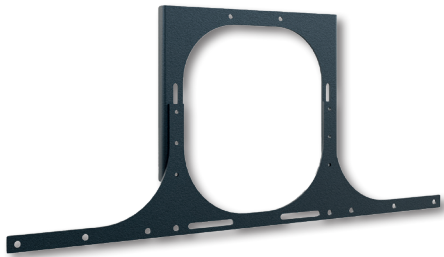

A retractable security lock on the side of the corpus provide additional security.

The tilt proof base plate ensures a stable stand.

The maximum load is 150 kg.

Other colour or decor variants (corpus) are available on request - also as unique piece.

CON-Line[®] Big FS 75 - 98"

Media column, free standing

Item no.: 2768

- Media column, free standing
- 75 - 98" | 191 - 249 cm
- Landscape orientation
- VESA, min. 200 x 200 - max. 900 x 800 mm (expandable to VESA 1500 x 800 mm on request)
- Frontcover with sliding door incl. soft-close
- Tilt proof base plate
- Ventilation grilles in the corpus
- AV accessories are protected from unauthorised access inside the furniture corpus
- Easy assembly thanks to removable AV mounting panel (2 pcs)
- Retractable security lock on the side of the corpus
- 150 kg load, max.
- Colour: white

Retractable security lock

Easy assembly thanks to AV mounting panel (2 pcs)

Accessories are protected inside the corpus

Accessories CON-Line®

Optional accessories for CON-Line and CON-Line Big

Item no.:	Item name	Function & suitability	Illustration	Colour
2935	CON-Line® Dongle Tray	Dongle tray, suitable for all versions of the CON-Line® and CON-Line® Big media columns	1	schwarz
2932	CON-Line® AV Shelf	AV Shelf, suitable for all versions of the CON-Line® and CON-Line® Big media columns	2	
2933	CON-Line® Laptopholder	Laptopholder, suitable for all versions of the CON-Line® and CON-Line® Big media columns	3	
2882	CON-Line® Tableholder	Tableholder, universal, suitable for all versions of the CON-Line® and CON-Line® Big media columns	4	

Accessories CON-Line®

Optional accessories for CON-Line and CON-Line Big

Item no.: 2286

Item no.: 2918

Item no.: 2931

Item no.: 2278

Item no.: 2919

Item no.: 2282