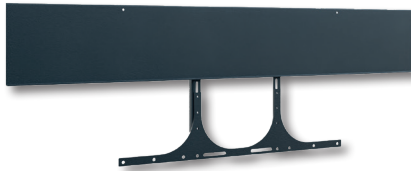

A retractable security lock on the side of the corpus provide additional security.

The tilt proof base plate ensures a stable stand.

The maximum load is 2x 50 kg.

Other colour or decor variants (corpus) are available on request - also as unique piece.

Item no.: 2776

Media column, dual, free standing, electrically height adjustable

- Free standing media column with an integrated lift
- 2x 65 - 75" | 165 - 191 cm, side-by-side
- Screen mounting in landscape orientation
- VESA, min. 200 x 200 mm - max. 800 x 400 mm (max. 800 x 600 mm with incl. adapter stripes)
- Electro-motorised height adjustment with 500 mm stroke
- Collision protection - lift stops if there is resistance
- Push button control with 4 memory slots for individual presets
- Easy assembly thanks to removable

Accessories CON-Line®

Optional accessories for CON-Line and CON-Line Big

Item no.:	Item name	Function & suitability	Illustration	Colour
2935	CON-Line® Dongle Tray	Dongle tray, suitable for all versions of the CON-Line® and CON-Line® Big media columns	1	schwarz
2932	CON-Line® AV Shelf	AV Shelf, suitable for all versions of the CON-Line® and CON-Line® Big media columns	2	
2933	CON-Line® Laptopholder	Laptopholder, suitable for all versions of the CON-Line® and CON-Line® Big media columns	3	
2882	CON-Line® Tableholder	Tableholder, universal, suitable for all versions of the CON-Line® and CON-Line® Big media columns	4	

Accessories CON-Line®

Optional accessories for CON-Line and CON-Line Big

Item no.: 2286

Item no.: 2918

Item no.: 2931

Item no.: 2278

Item no.: 2919

Item no.: 2282