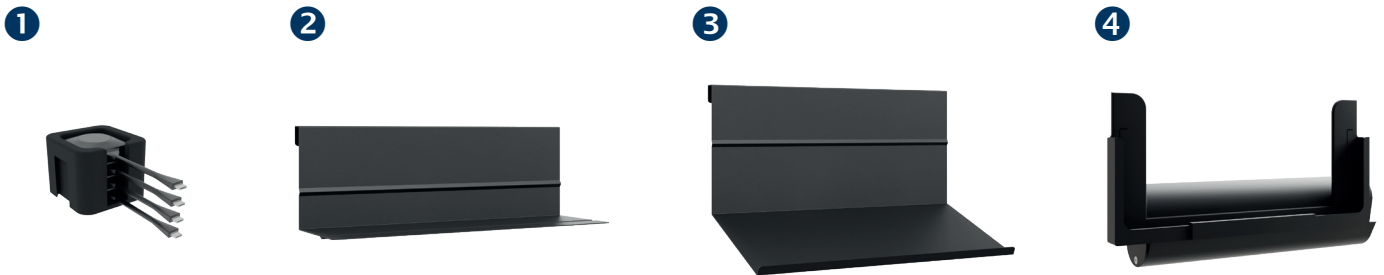

Accessories CON-Line®

Optional accessories for CON-Line and CON-Line Big

Item no.:	Item name	Function & suitability	Illustration	Colour
2935	CON-Line® Dongle Tray	Dongle tray, suitable for all versions of the CON-Line® and CON-Line® Big media columns	1	schwarz
2932	CON-Line® AV Shelf	AV Shelf, suitable for all versions of the CON-Line® and CON-Line® Big media columns	2	
2933	CON-Line® Laptopholder	Laptopholder, suitable for all versions of the CON-Line® and CON-Line® Big media columns	3	
2882	CON-Line® Tableholder	Tableholder, universal, suitable for all versions of the CON-Line® and CON-Line® Big media columns	4