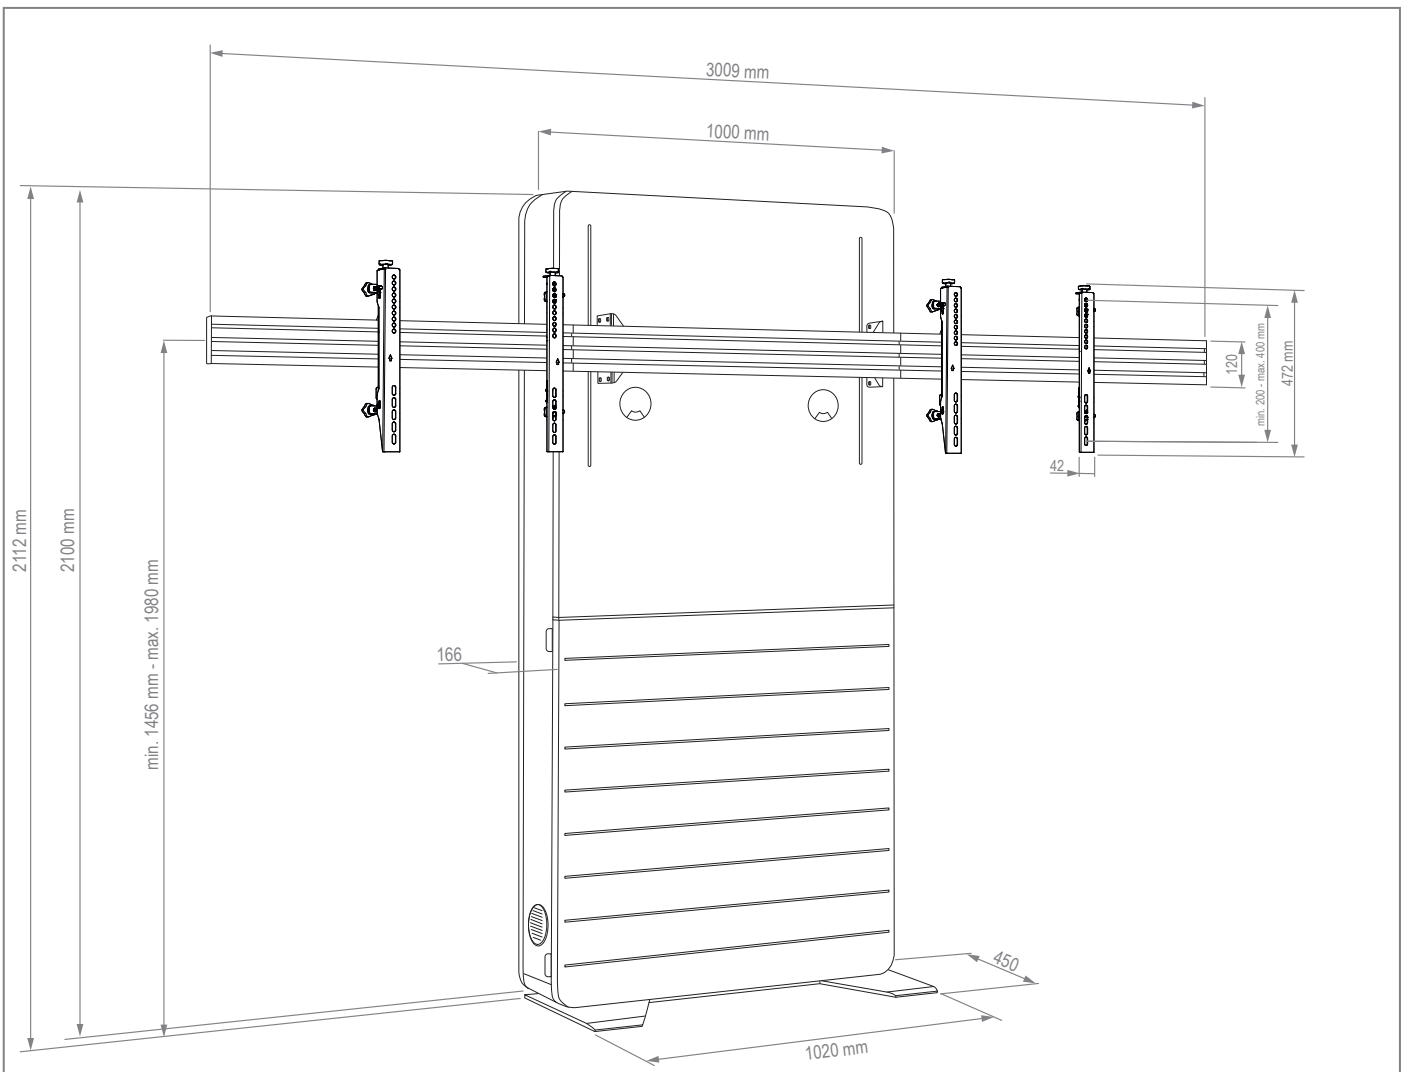

CON-Line® Big FS Lift Dual 65 - 75"

Item no.: 2776

Media column, dual, free standing, electrically height adjustable

- Free standing media column with an integrated lift
- 2x 65 - 75" | 165 - 191 cm, side-by-side
- Screen mounting in landscape orientation
- VESA, min. 200 x 200 mm - max. 800 x 400 mm (max. 800 x 600 mm with incl. adapter stripes)
- Electro-motorised height adjustment with 500 mm stroke
- Collision protection - lift stops if there is resistance
- Push button control with 4 memory slots for individual presets
- Easy assembly thanks to removable

- AV mounting panel (2 pcs)
- Ventilation grilles in the corpus
- Frontcover with sliding door incl. soft-close
- AV accessories are protected from unauthorised access inside the furniture corpus
- Retractable security lock on the side of the corpus
- Tilt proof base plate
- 2x 50 kg load, max.
- Colour:
  Corpus: white | Base plate: black

Technical changes reserved | This document is the property of HAGOR Products GmbH. Forwarding and duplication of this document, utilization and communication of its contents are not permitted unless expressly permitted. A violation obliges you to pay compensation. All rights reserved in the event of a patent, utility model or design registration.