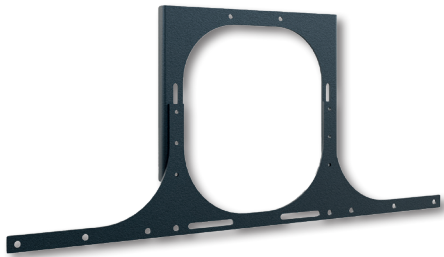

Accessories CON-Line®

Optional accessories for CON-Line and CON-Line Big

Item no.:	Item name	Function & suitability	Illustration	Colour
2935	CON-Line® Dongle Tray	Dongle tray, suitable for all versions of the CON-Line® and CON-Line® Big media columns	1	schwarz
2932	CON-Line® AV Shelf	AV Shelf, suitable for all versions of the CON-Line® and CON-Line® Big media columns	2	
2933	CON-Line® Laptopholder	Laptopholder, suitable for all versions of the CON-Line® and CON-Line® Big media columns	3	
2882	CON-Line® Tableholder	Tableholder, universal, suitable for all versions of the CON-Line® and CON-Line® Big media columns	4	

Accessories CON-Line®

Optional accessories for CON-Line and CON-Line Big

Item no.: 2286

Item no.: 2918

Item no.: 2931

Item no.: 2278

Item no.: 2919

Item no.: 2282