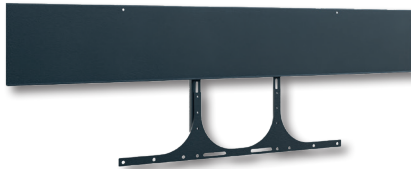

A retractable security lock on the side of the corpus provide additional security.

The tilt proof base plate ensures a stable stand.

Other colour or decor variants (corpus) are available on request - also as unique piece.

## Optional accessories for CON-Line and CON-Line Big

Item no.: 2286

Item no.: 2918

Item no.: 2931

Item no.: 2278

Item no.: 2919

Item no.: 2282

Item no.:	Item name	Recommended screen size	VESA	Function & suitability	Illustration	Colour
2286	Poly Display Adapter 55 - 75"	55 - 75"   140 - 191 cm	max. 800 mm	Adapter for Poly Studio, Poly Studio X50 and Poly Studio X70	①	schwarz
2287	Poly Display Adapter 75 - 86"	75 - 86"   191 - 218 cm		-		
2918	Poly P15, E70, X30 Display Adapter 55 - 75"	55 - 75"   140 - 191 cm		Adapter for Poly Studio P15, Poly Studio E70 and Poly Studio X30	②	
2931	Logitech Rally Bar & Rally Bar Mini Adapter 55 - 86"	55 - 86"   140 - 218 cm		Adapter for Logitech Rally Bar and Logitech Rally Bar Mini	③	
2937	Logitech Rally Bar Huddle Adapter 55 - 75"	55 - 75"   140 - 191 cm		Adapter for Logitech Rally Bar Huddle	-	
2278	Meetup Display Adapter 55 - 75"	55 - 75"   140 - 191 cm		Adapter for Logitech Meetup	④	
2279	Meetup Display Adapter 75 - 86"	75 - 86"   191 - 218 cm		-		
2919	Nureva HDL 300 Adapter 55 - 75"	55 - 75"   140 - 191 cm		Adapter for Nureva HDL 300	⑤	
2920	Nureva HDL 300 Adapter 75 - 86"	75 - 86"   191 - 218 cm		-		
1925	Cisco Room-Kit Adapter 55 - 75"	55 - 75"   140 - 191 cm		-		
2900	Cisco Room-Kit Adapter 75 - 86"	75 - 86"   191 - 218 cm		Adapter for Cisco Webex Room Kit Mini, Cisco Webex Room Kit, Cisco Webex Room Kit Plus and Cisco Room Kit EQ	-	
2282	Cisco Room-Kit Adapter Dual	55", 65", 75"   140 cm, 165 cm, 191 cm		⑥		