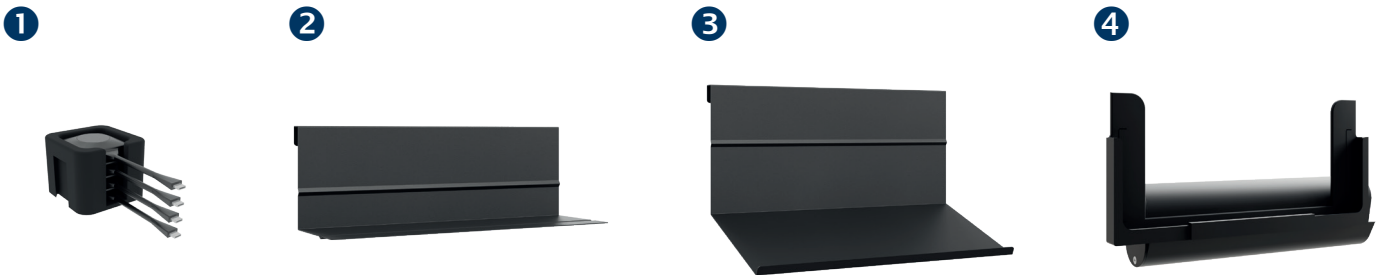

Accessories CON-Line®

Optional accessories for CON-Line and CON-Line Big

Item no.:	Item name	Function & suitability	Illustration	Colour
2935	CON-Line® Dongle Tray	Dongle tray, suitable for all versions of the CON-Line® and CON-Line® Big media columns	1	schwarz
2932	CON-Line® AV Shelf	AV Shelf, suitable for all versions of the CON-Line® and CON-Line® Big media columns	2	
2933	CON-Line® Laptopholder	Laptopholder, suitable for all versions of the CON-Line® and CON-Line® Big media columns	3	
2882	CON-Line® Tabletholder	Tabletholder, universal, suitable for all versions of the CON-Line® and CON-Line® Big media columns	4