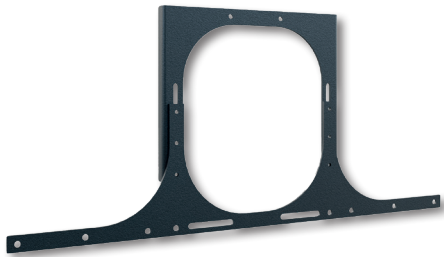

Item no.: 2931