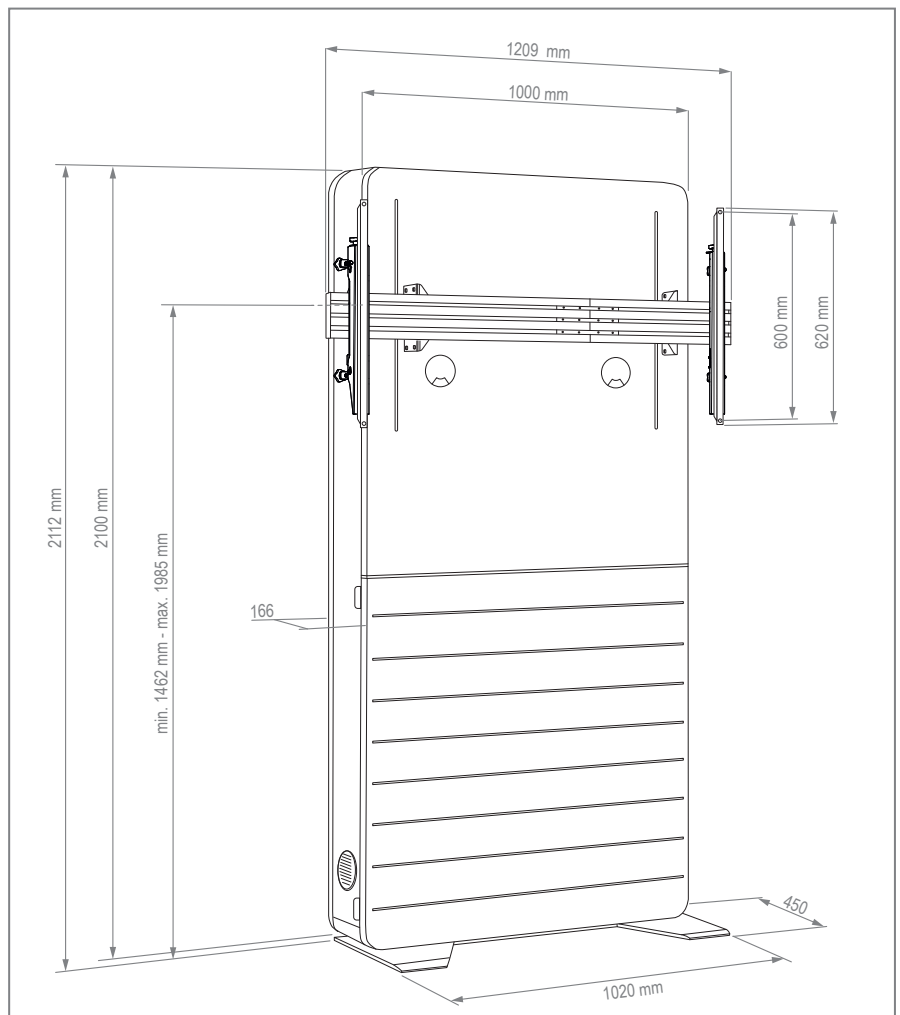

CON-Line® Big FS Lift Cisco Webex Board Pro 55" Item no.: 2786

Media column, free standing, electrically height adjustable

- Free standing media column with an integrated lift
- Hole pattern display specific optimised for Cisco Webex Board Pro 55"
- Screen mounting in landscape orientation
- Electro-motorised height adjustment with 500 mm stroke
- Collision protection - lift stops if there is resistance
- Push button control with 4 memory slots for individual presets
- Ventilation grilles in the corpus
- Easy assembly thanks to removable AV mounting panel (2 pcs)
- AV accessories are protected from unauthorised access inside the furniture corpus
- Frontcover with sliding door incl. soft-close
- Retractable security lock on the side of the corpus
- Tilt proof base plate
- Colour
  Corpus: white | Base plate: black